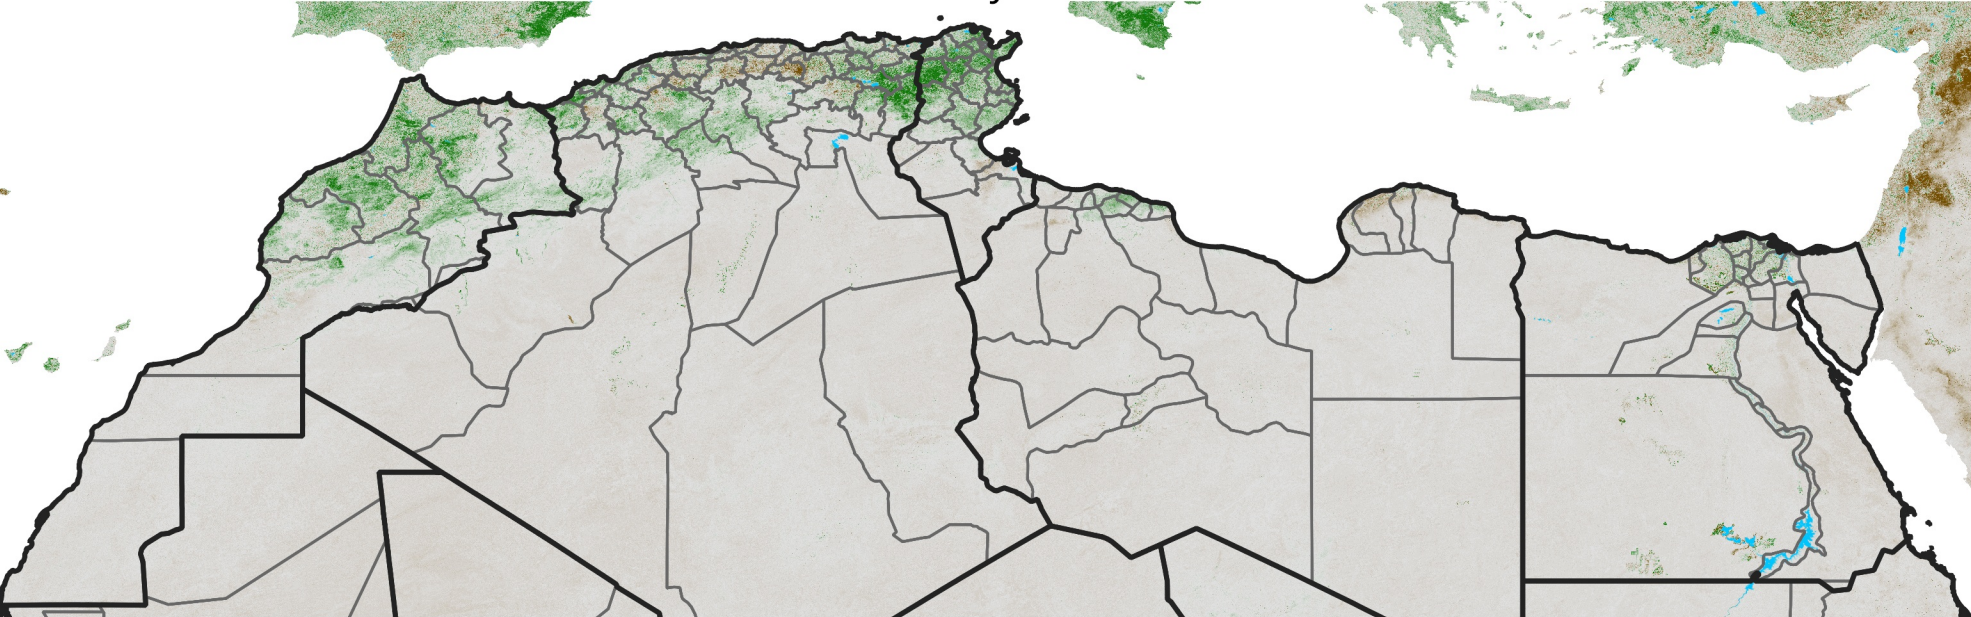

North Africa NDVI Difference

2025 minus 2024

Period 13 / May 01 - 10, 2025

NDVI Difference

< -0.3 -0.2 -0.1 -0.05 0.05 0.1 0.2 >0.3

Negative

No Difference

Positive