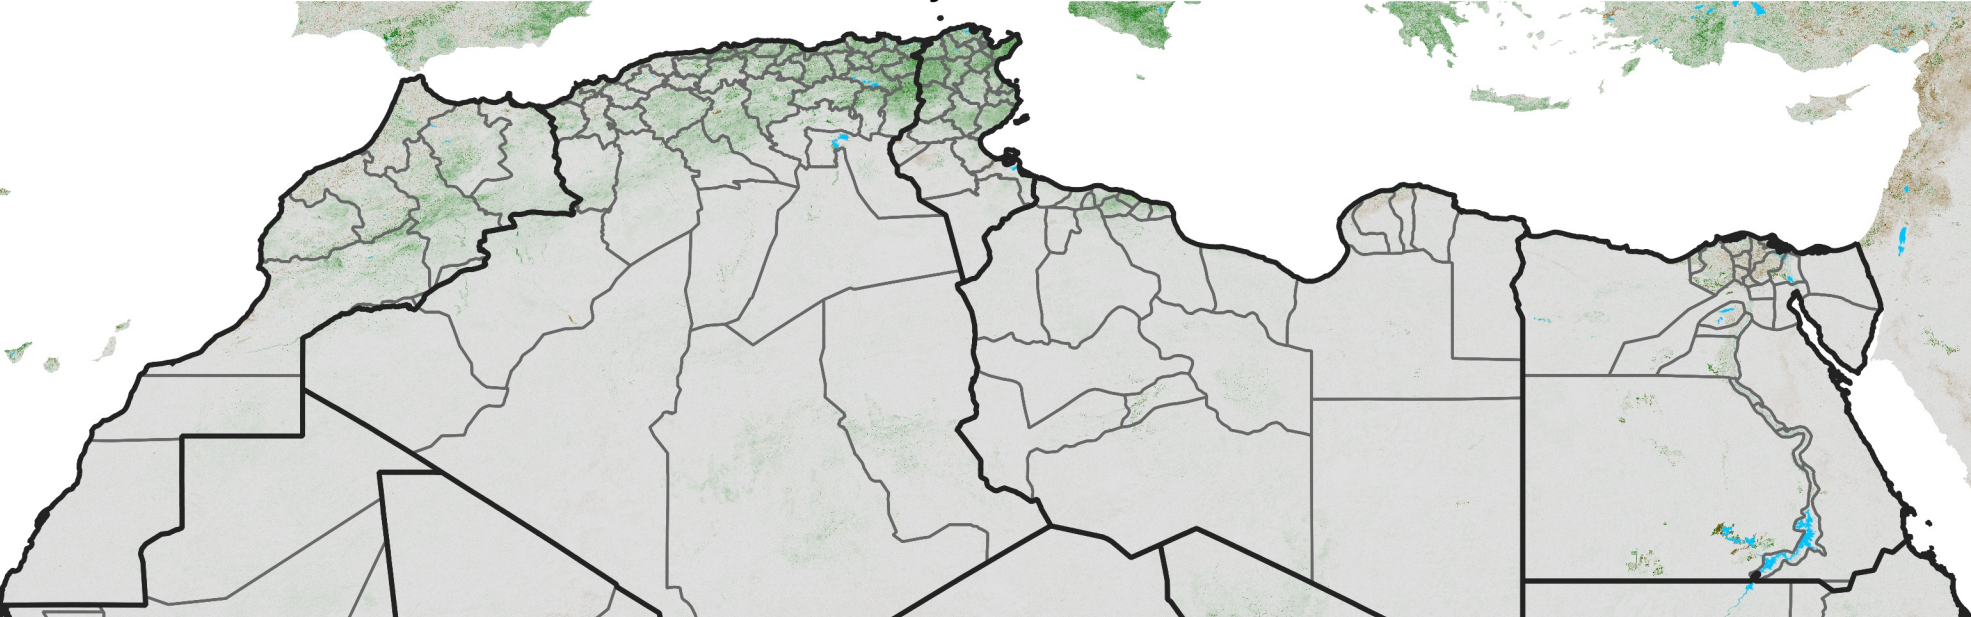

North Africa NDVI Difference

2025 minus 2024

Period 18 / June 21 - 30, 2025

NDVI Difference

< -0.3 -0.2 -0.1 -0.05 0.05 0.1 0.2 >0.3

Negative

No Difference

Positive