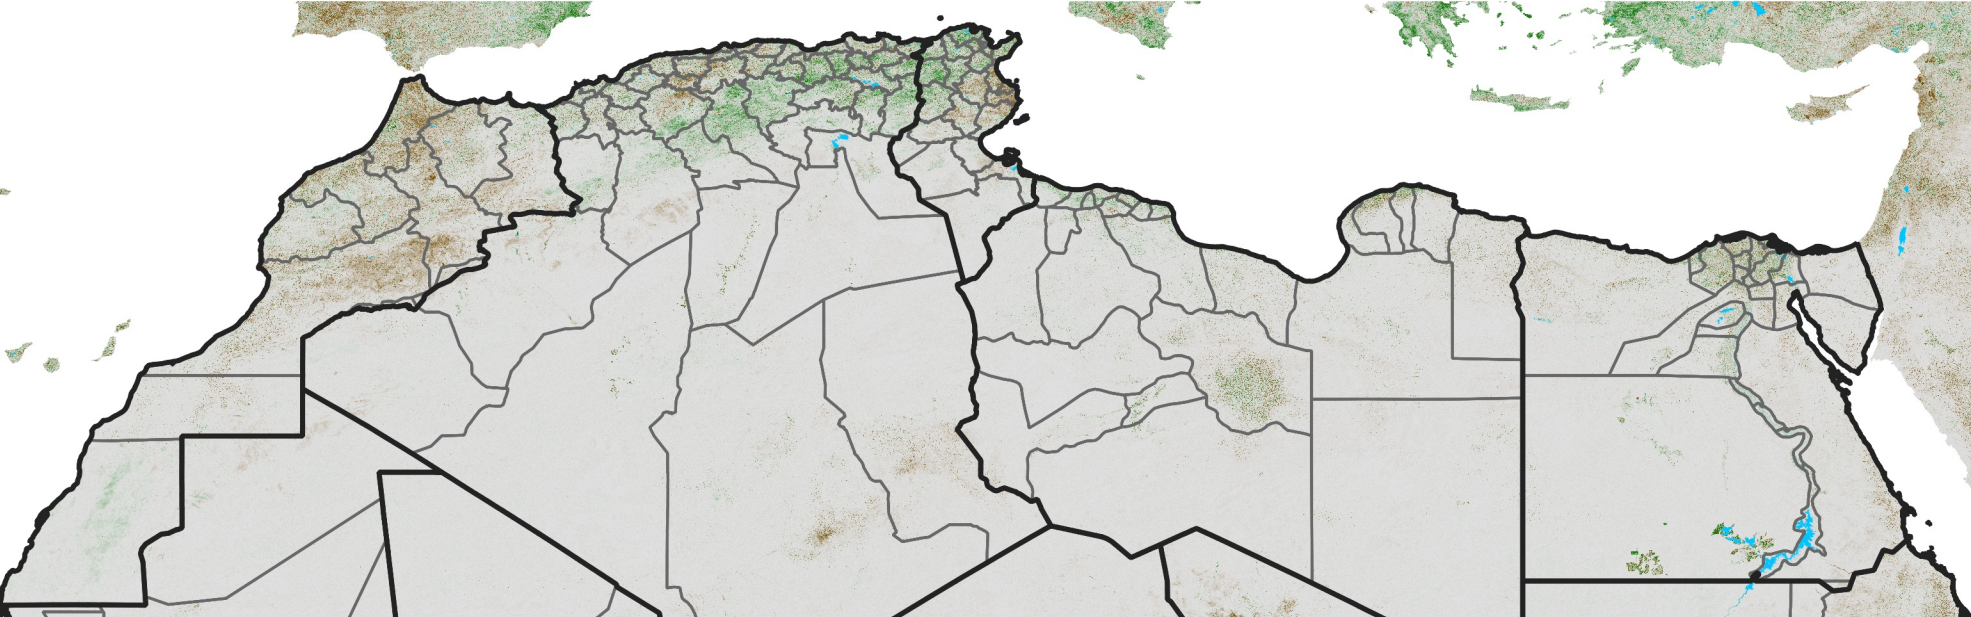

North Africa NDVI Difference

2025 minus 2024

Period 30 / October 21 - 31, 2025

NDVI Difference

< -0.3 -0.2 -0.1 -0.05 0.05 0.1 0.2 >0.3

Negative

No Difference

Positive