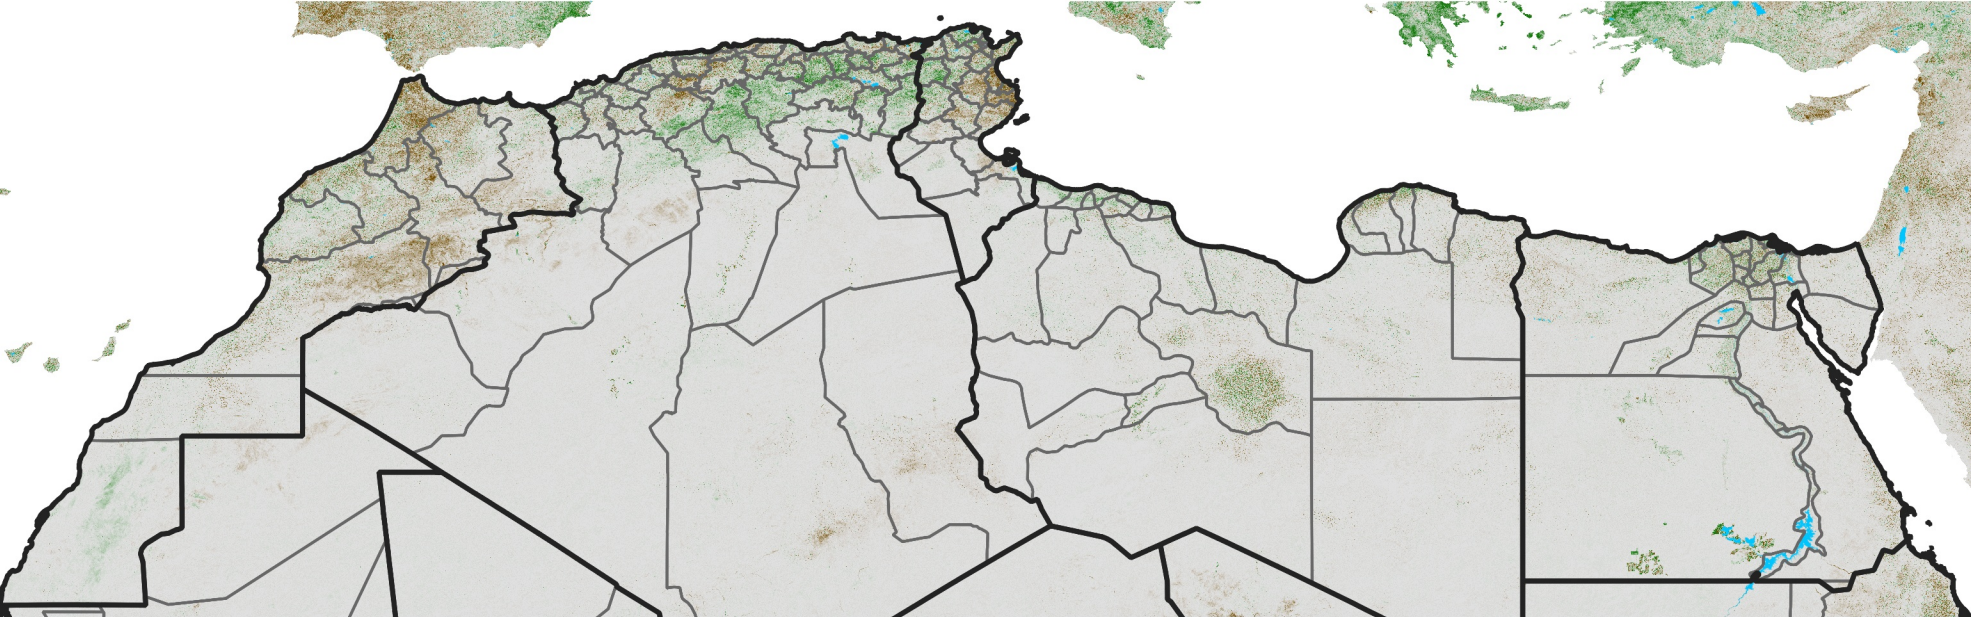

# North Africa NDVI Difference

2025 minus 2024

Period 31 / November 01 - 10, 2025

## NDVI Difference

< -0.3   -0.2   -0.1   -0.05   0.05   0.1   0.2   >0.3

Negative

No Difference

Positive