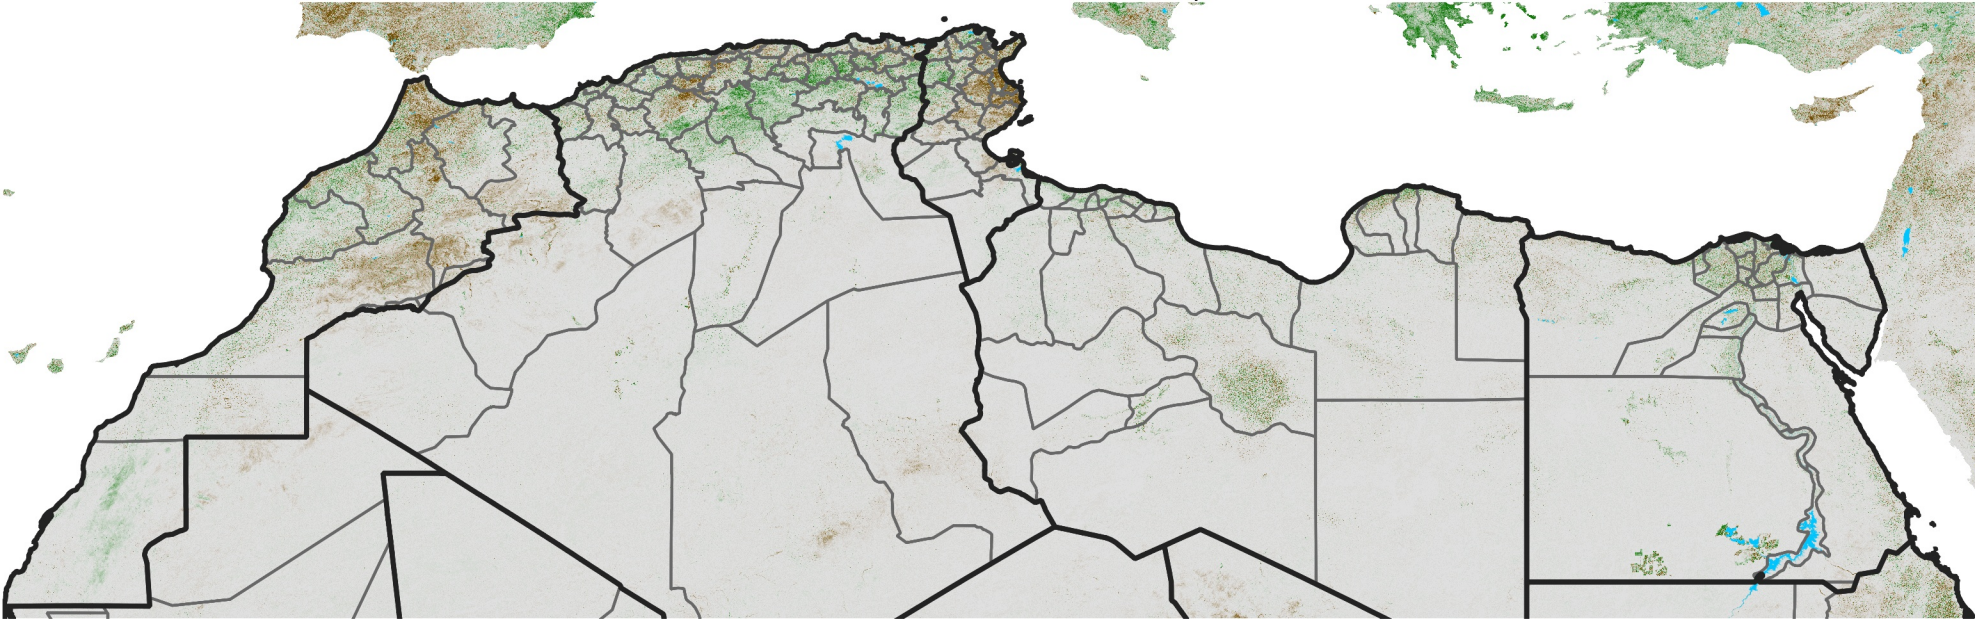

North Africa NDVI Difference

2025 minus 2024

Period 32 / November 11 - 20, 2025

NDVI Difference

<math>< -0.3</math> -0.2 -0.1 -0.05 0.05 0.1 0.2 > 0.3

Negative

No Difference

Positive