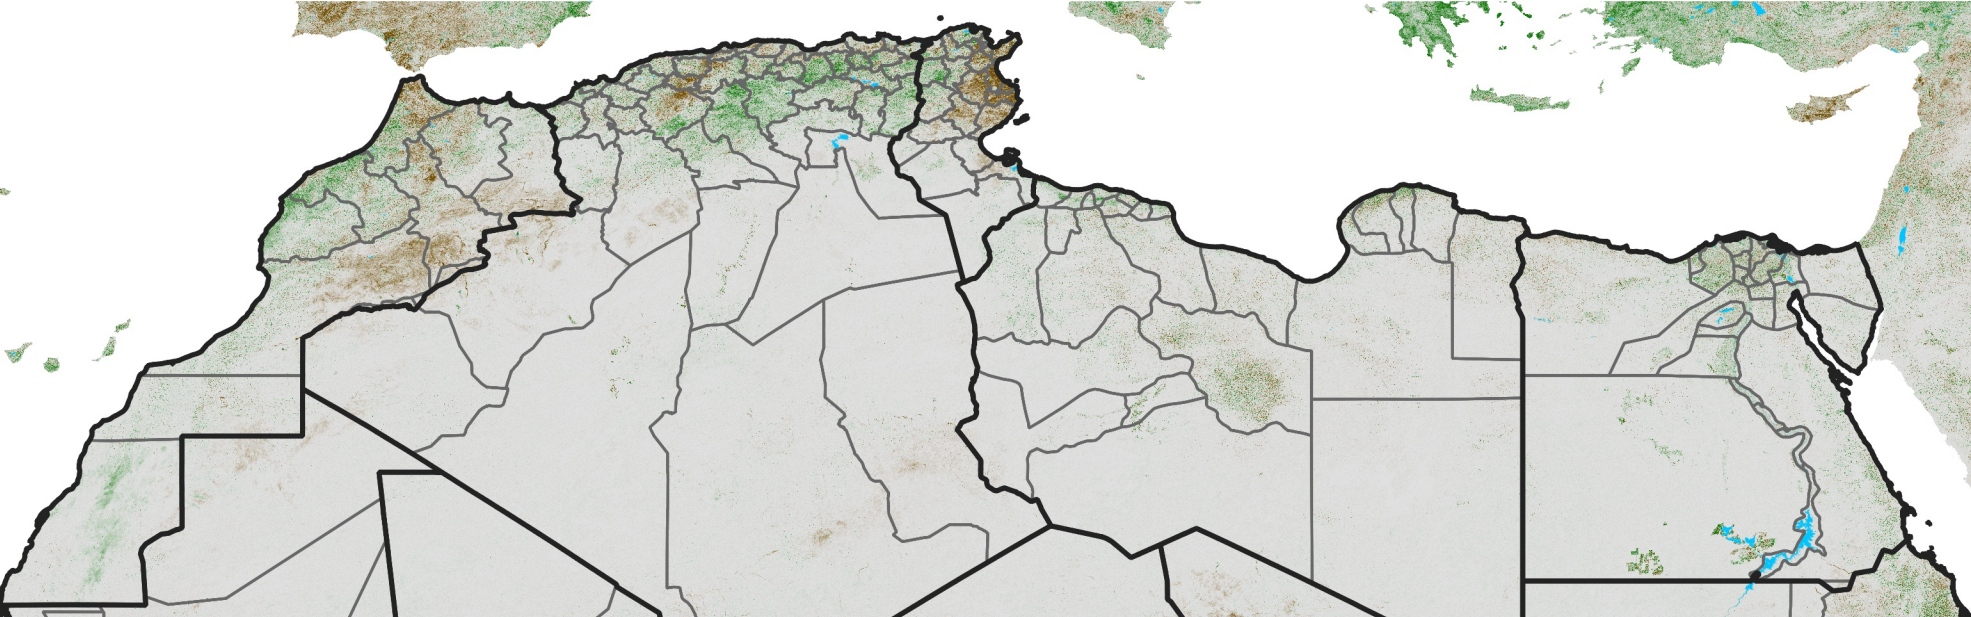

North Africa NDVI Difference

2025 minus 2024

Period 33 / November 21 - 30, 2025

NDVI Difference

< -0.3 -0.2 -0.1 -0.05 0.05 0.1 0.2 >0.3

Negative

No Difference

Positive