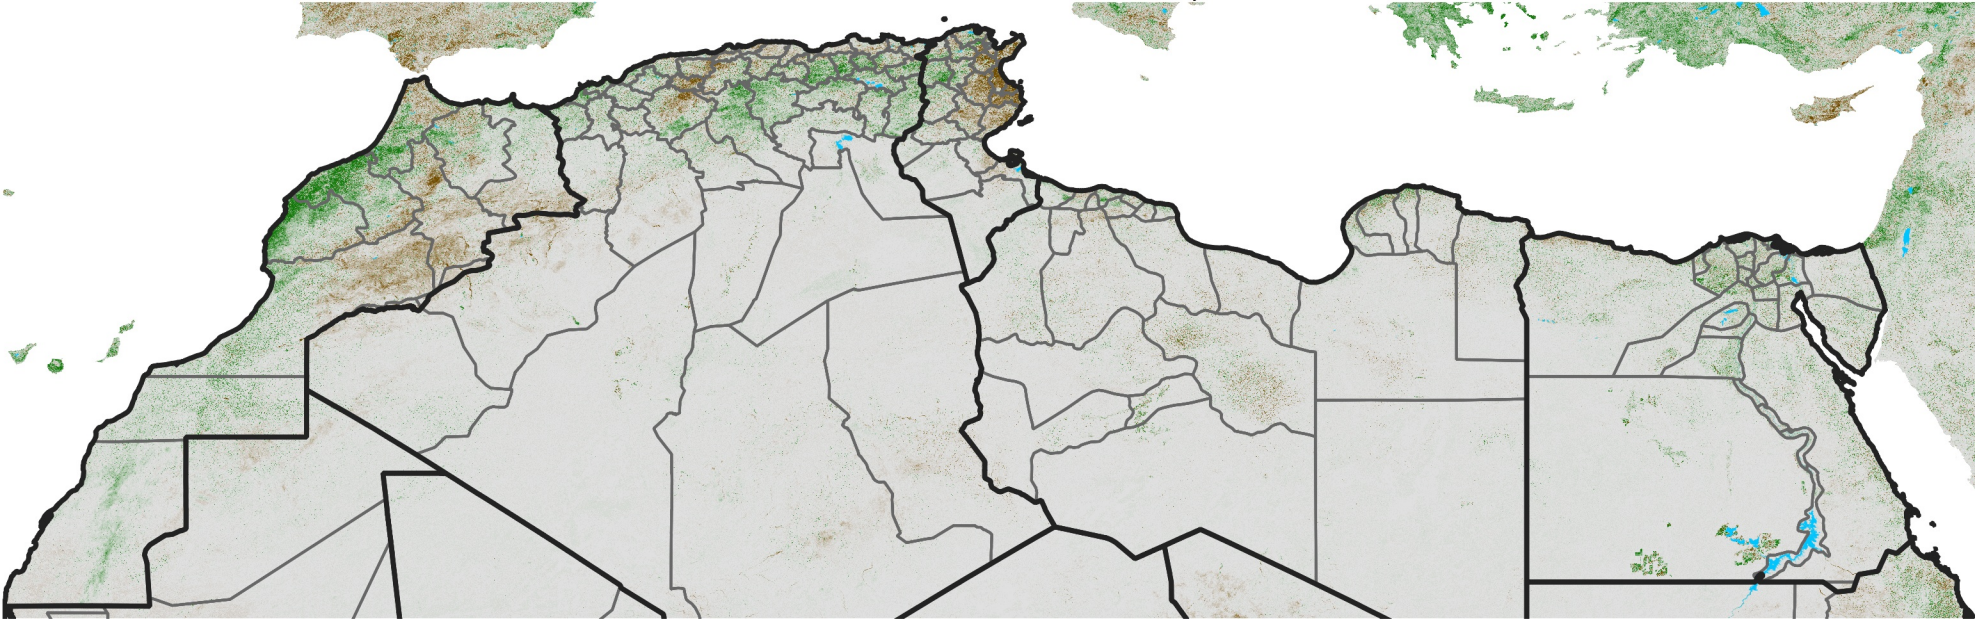

North Africa NDVI Difference

2025 minus 2024

Period 35 / December 11 - 20, 2025

NDVI Difference

<math>< -0.3</math> -0.2 -0.1 -0.05 0.05 0.1 0.2 >0.3

Negative

No Difference

Positive