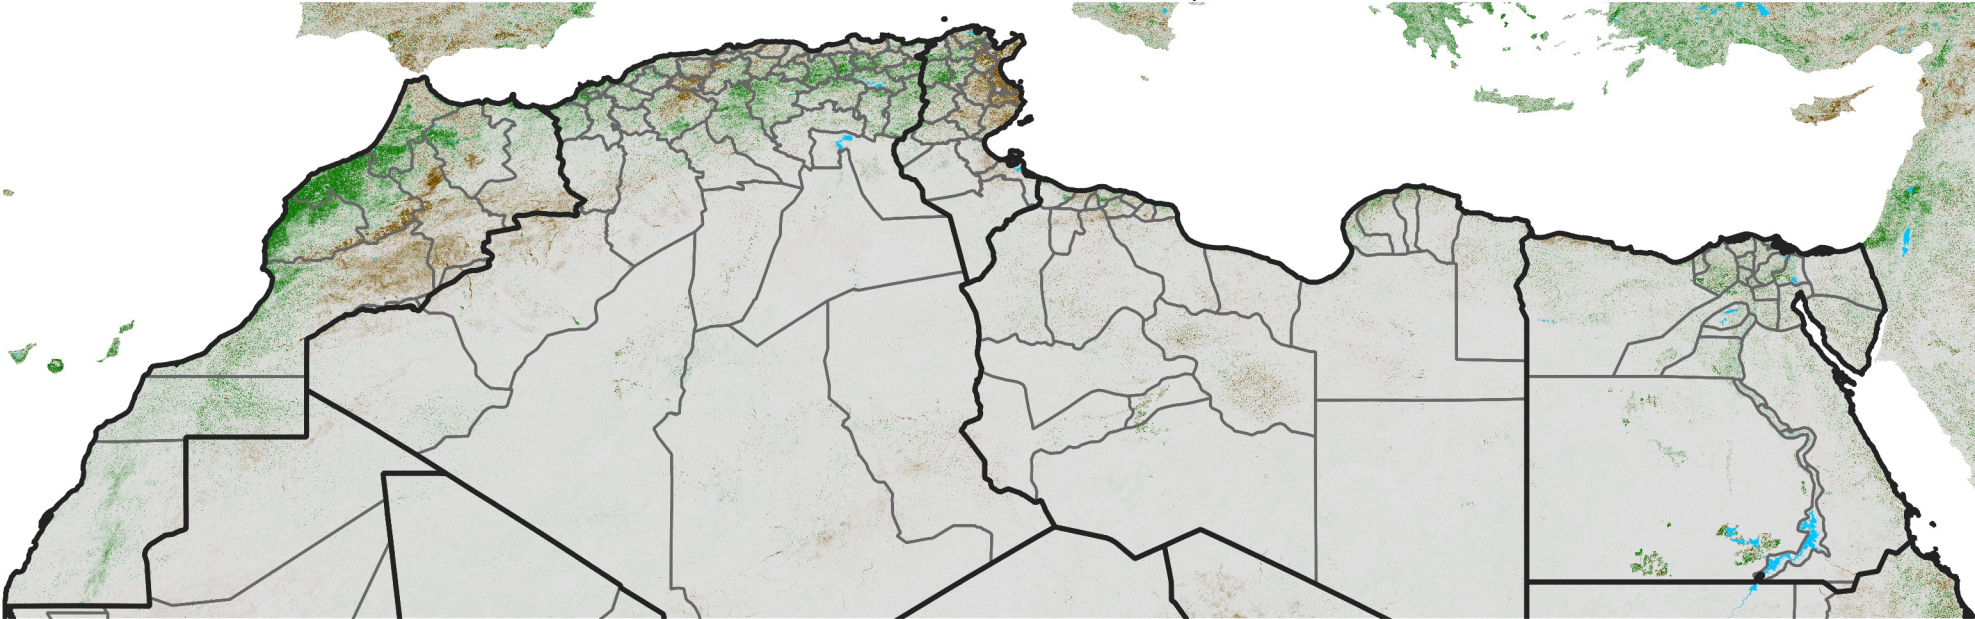

# North Africa NDVI Difference

2025 minus 2024

Period 36 / December 21 - 31, 2025

## NDVI Difference

< -0.3   -0.2   -0.1   -0.05   0.05   0.1   0.2   >0.3

Negative

No Difference

Positive