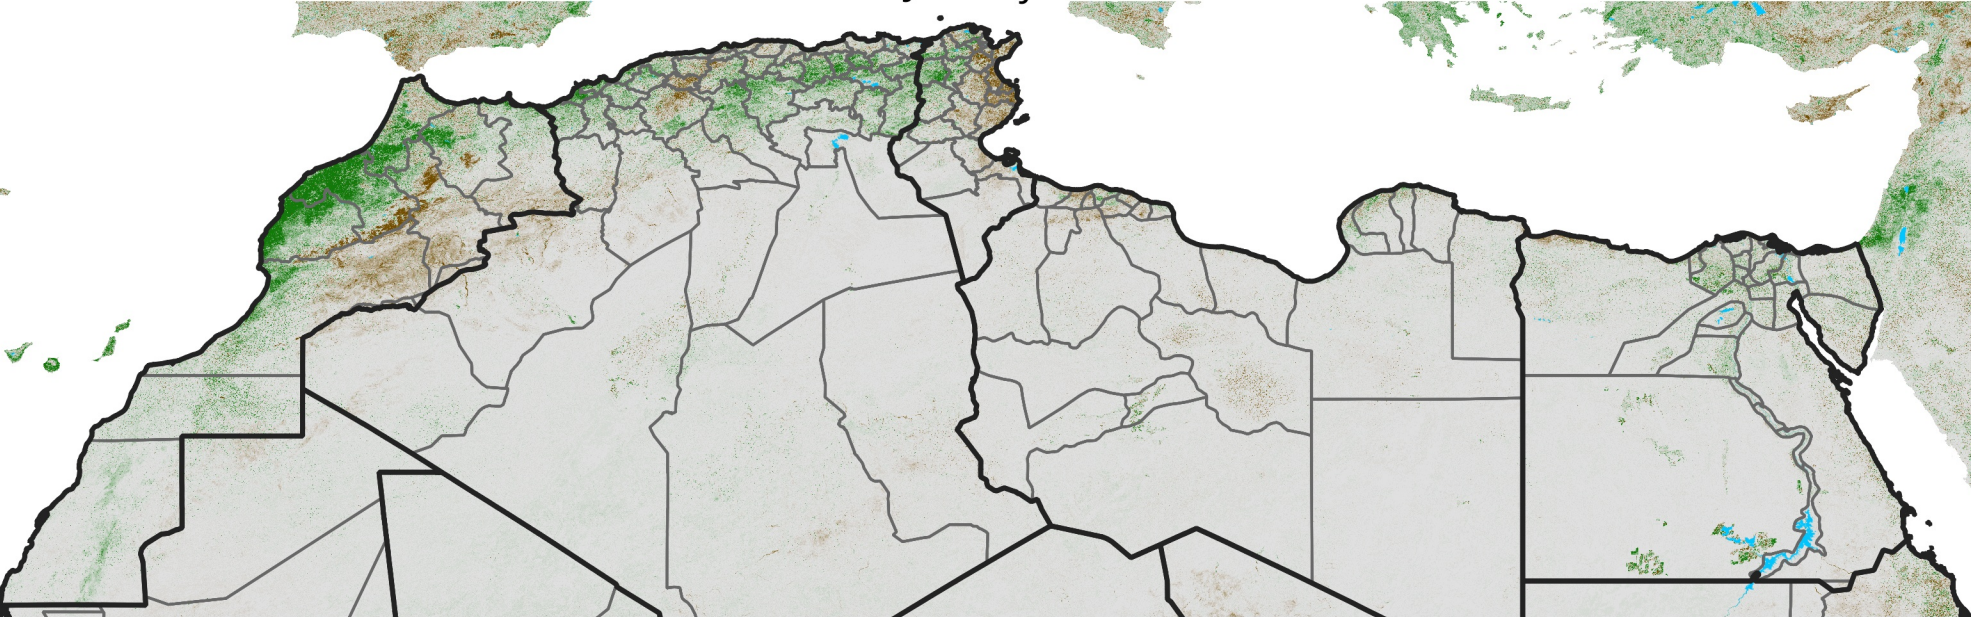

# North Africa NDVI Difference

2026 minus 2025

Period 01 / January 01 - 10, 2026

## NDVI Difference

<math>< -0.3</math>   -0.2   -0.1   -0.05   0.05   0.1   0.2   >0.3

Negative

No Difference

Positive