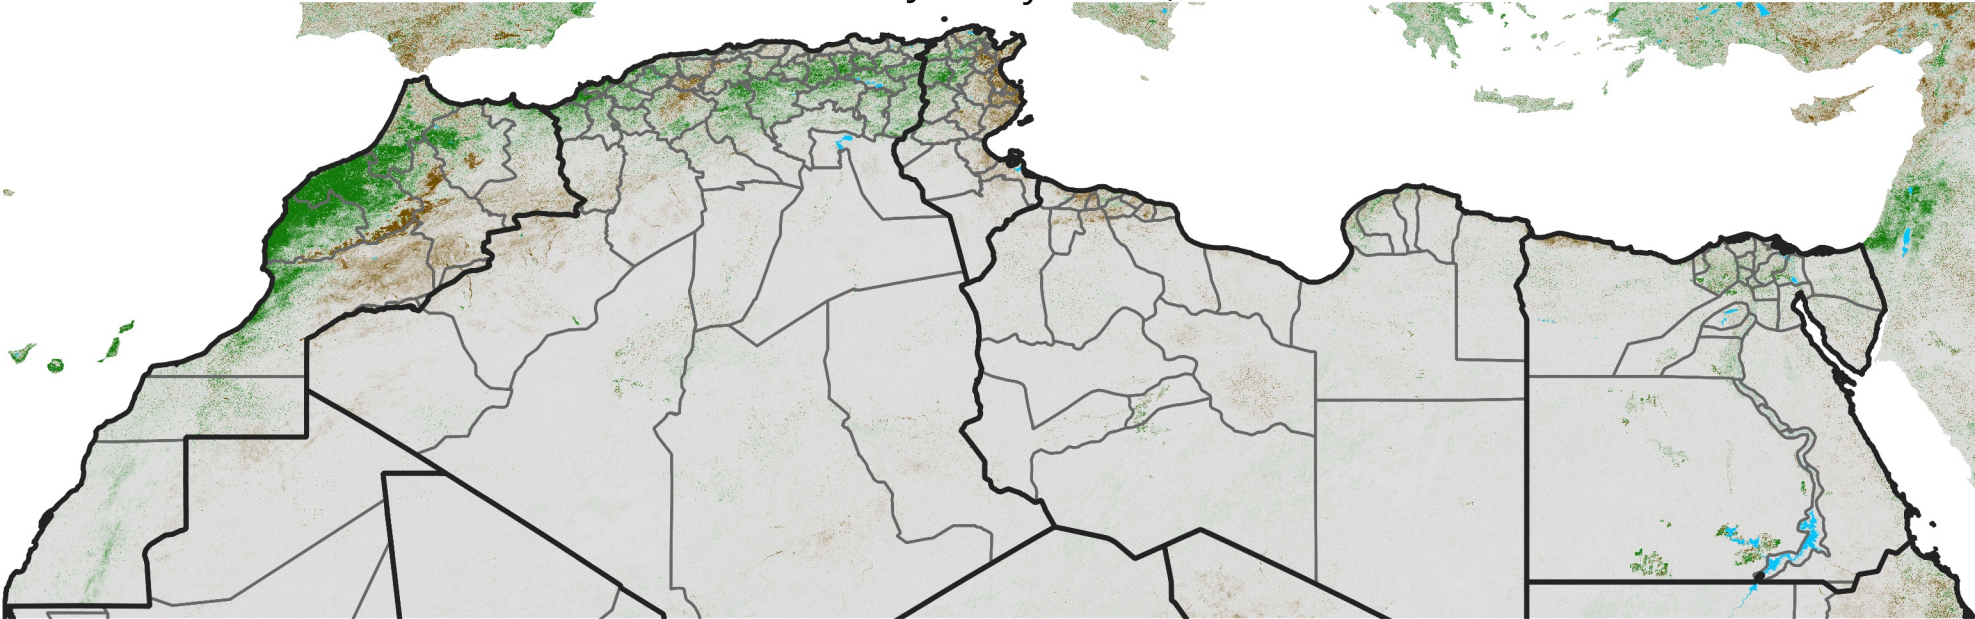

North Africa NDVI Difference

2026 minus 2025

Period 02 / January 11 - 20, 2026

NDVI Difference

< -0.3 -0.2 -0.1 -0.05 0.05 0.1 0.2 >0.3

Negative

No Difference

Positive