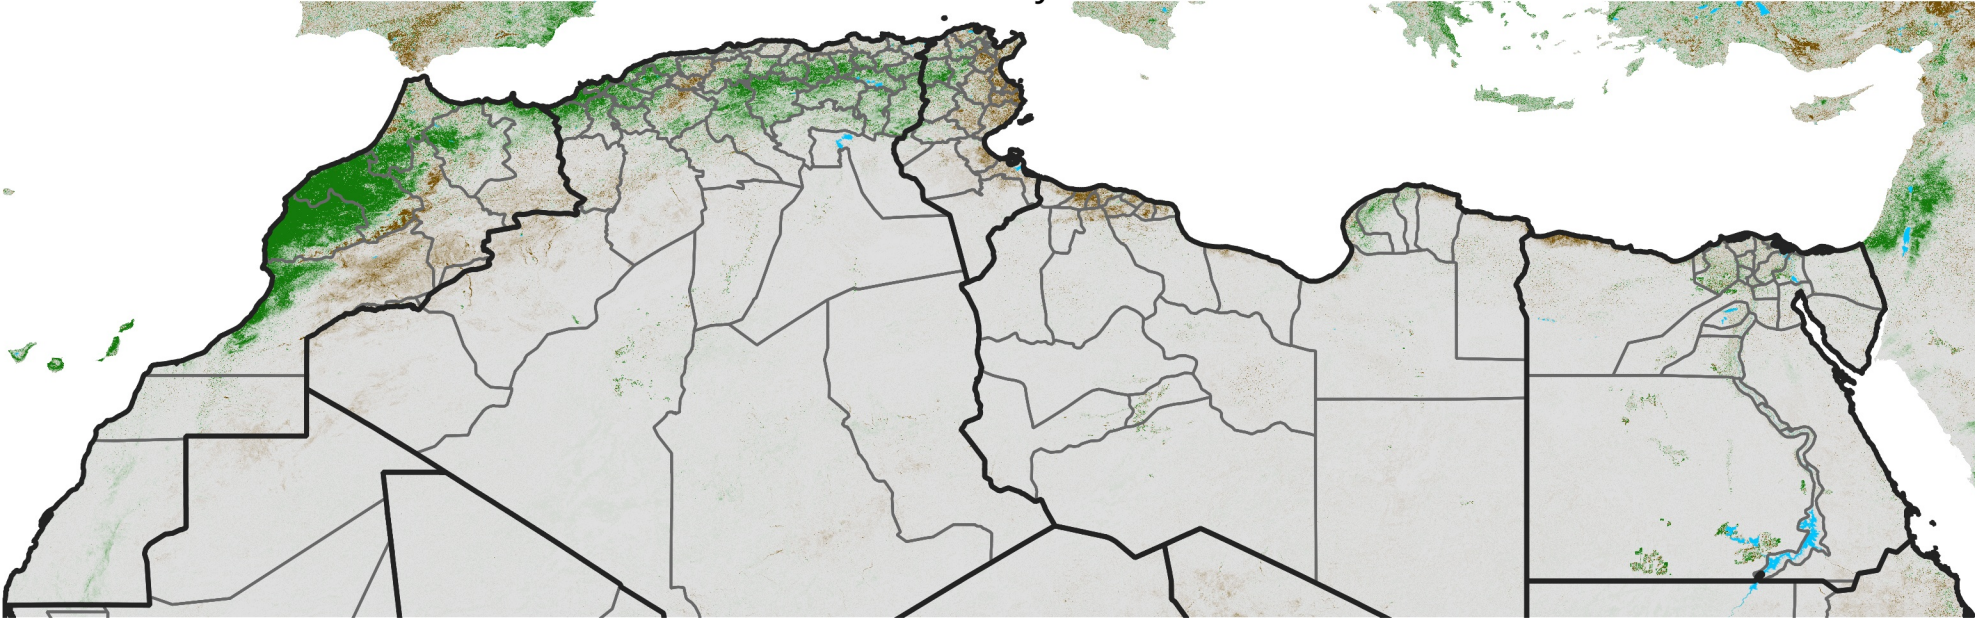

North Africa NDVI Difference

2026 minus 2025

Period 04 / February 01 - 10, 2026

NDVI Difference

< -0.3 -0.2 -0.1 -0.05 0.05 0.1 0.2 >0.3

Negative

No Difference

Positive