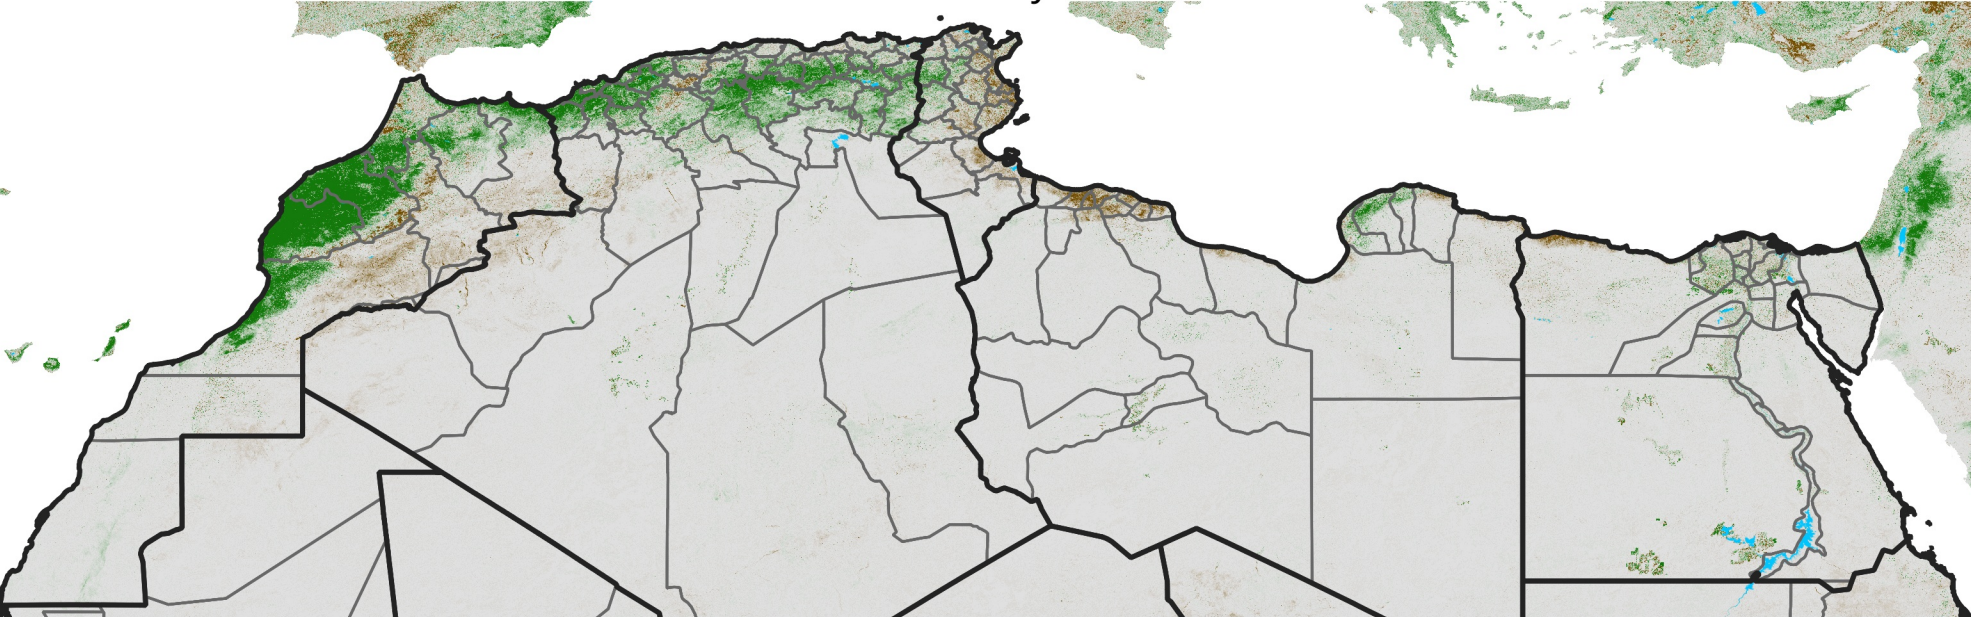

North Africa NDVI Difference

2026 minus 2025

Period 06 / February 21 - 28, 2026

NDVI Difference

< -0.3 -0.2 -0.1 -0.05 0.05 0.1 0.2 >0.3

Negative

No Difference

Positive