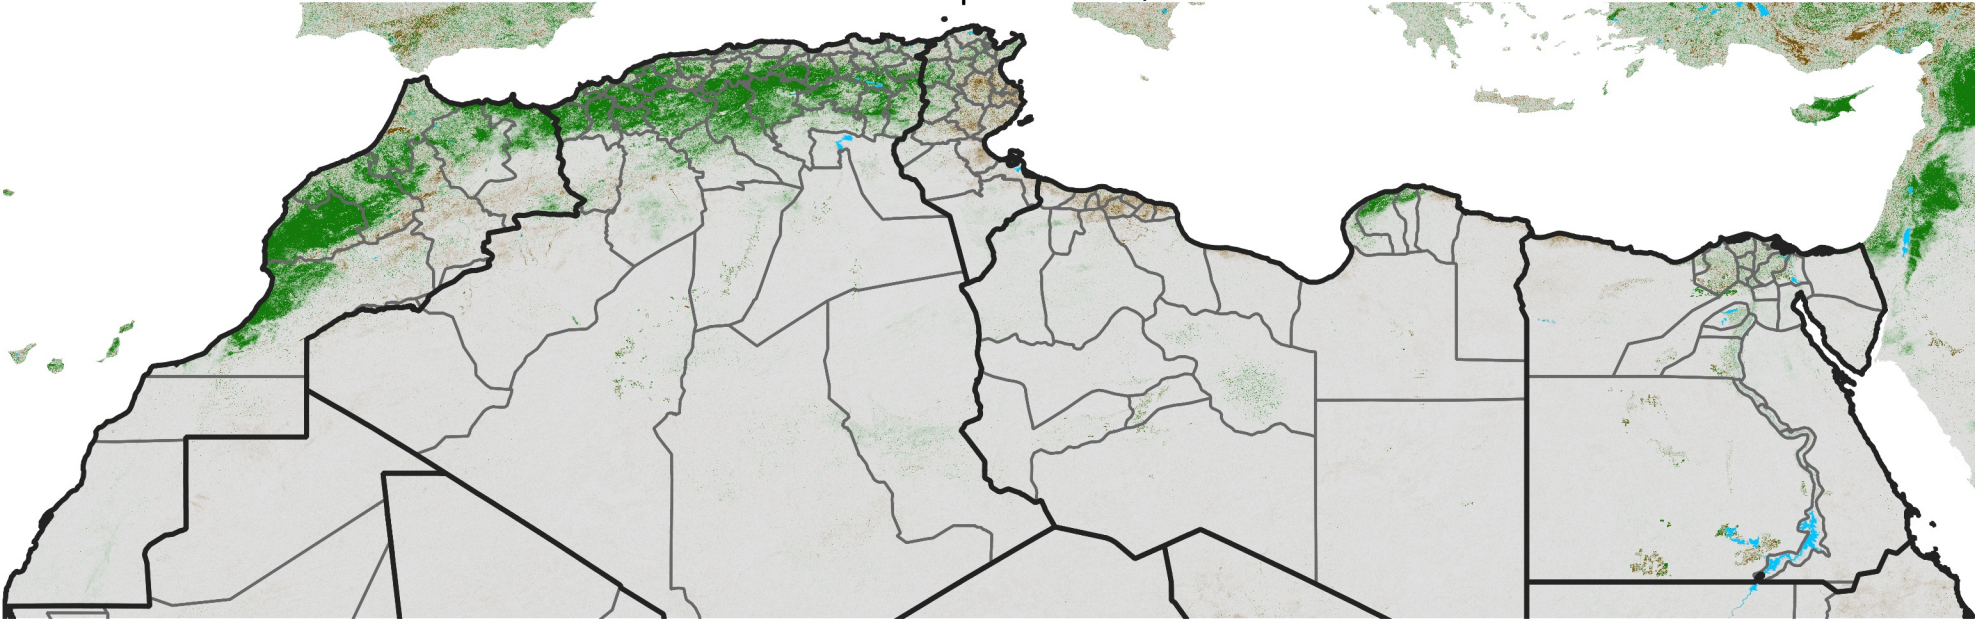

North Africa NDVI Difference

2026 minus 2025

Period 10 / April 01 - 10, 2026

NDVI Difference

< -0.3 -0.2 -0.1 -0.05 0.05 0.1 0.2 >0.3

Negative

No Difference

Positive