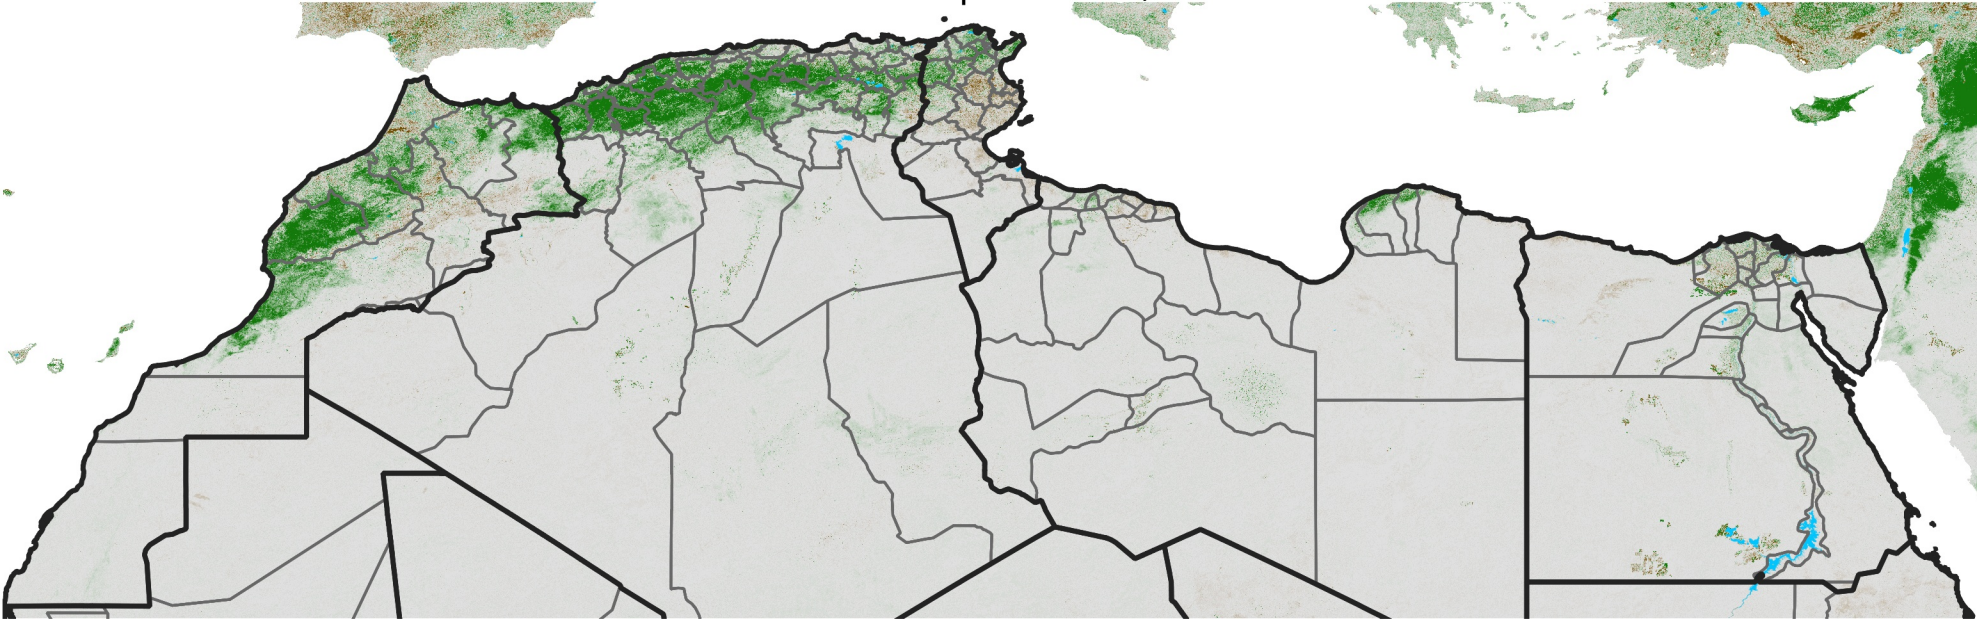

North Africa NDVI Difference

2026 minus 2025

Period 12 / April 21 - 30, 2026

NDVI Difference

< -0.3 -0.2 -0.1 -0.05 0.05 0.1 0.2 >0.3

Negative

No Difference

Positive