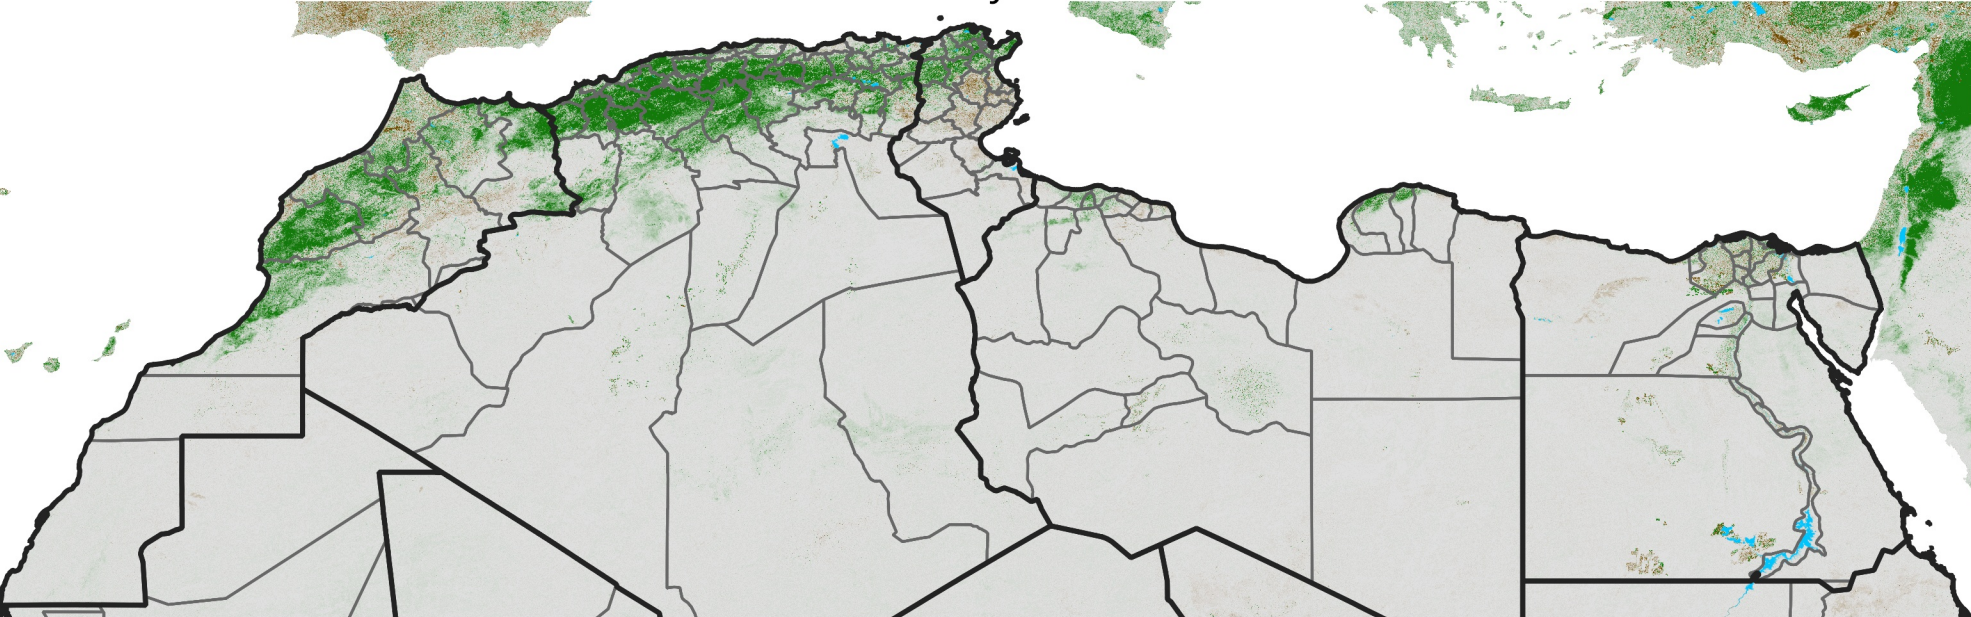

# North Africa NDVI Difference

2026 minus 2025

Period 13 / May 01 - 10, 2026

## NDVI Difference

< -0.3   -0.2   -0.1   -0.05   0.05   0.1   0.2   >0.3

Negative

No Difference

Positive