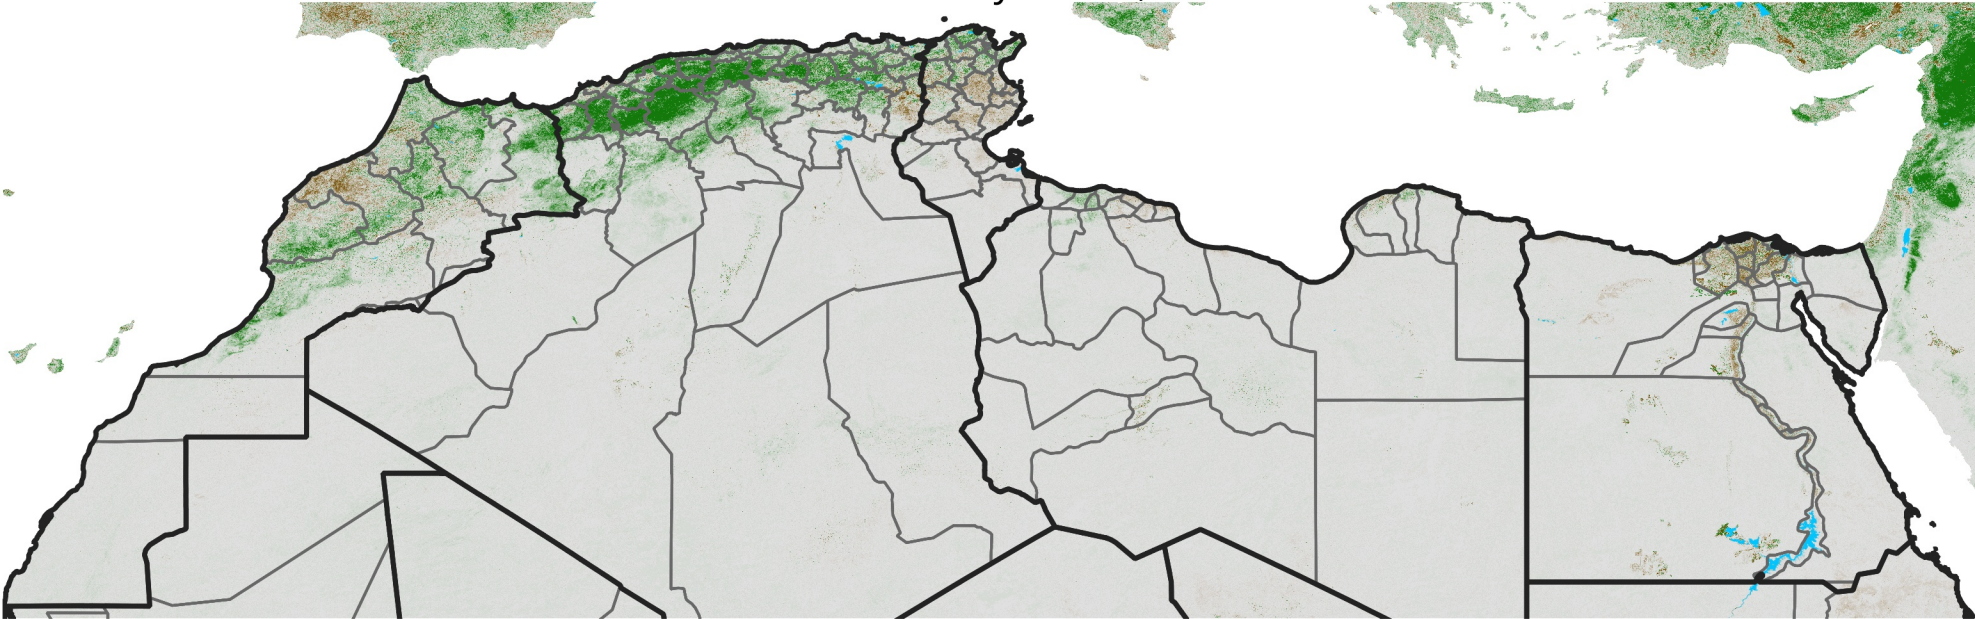

# North Africa NDVI Difference

2026 minus 2025

Period 15 / May 21 - 31, 2026

## NDVI Difference

< -0.3   -0.2   -0.1   -0.05   0.05   0.1   0.2   >0.3

Negative

No Difference

Positive