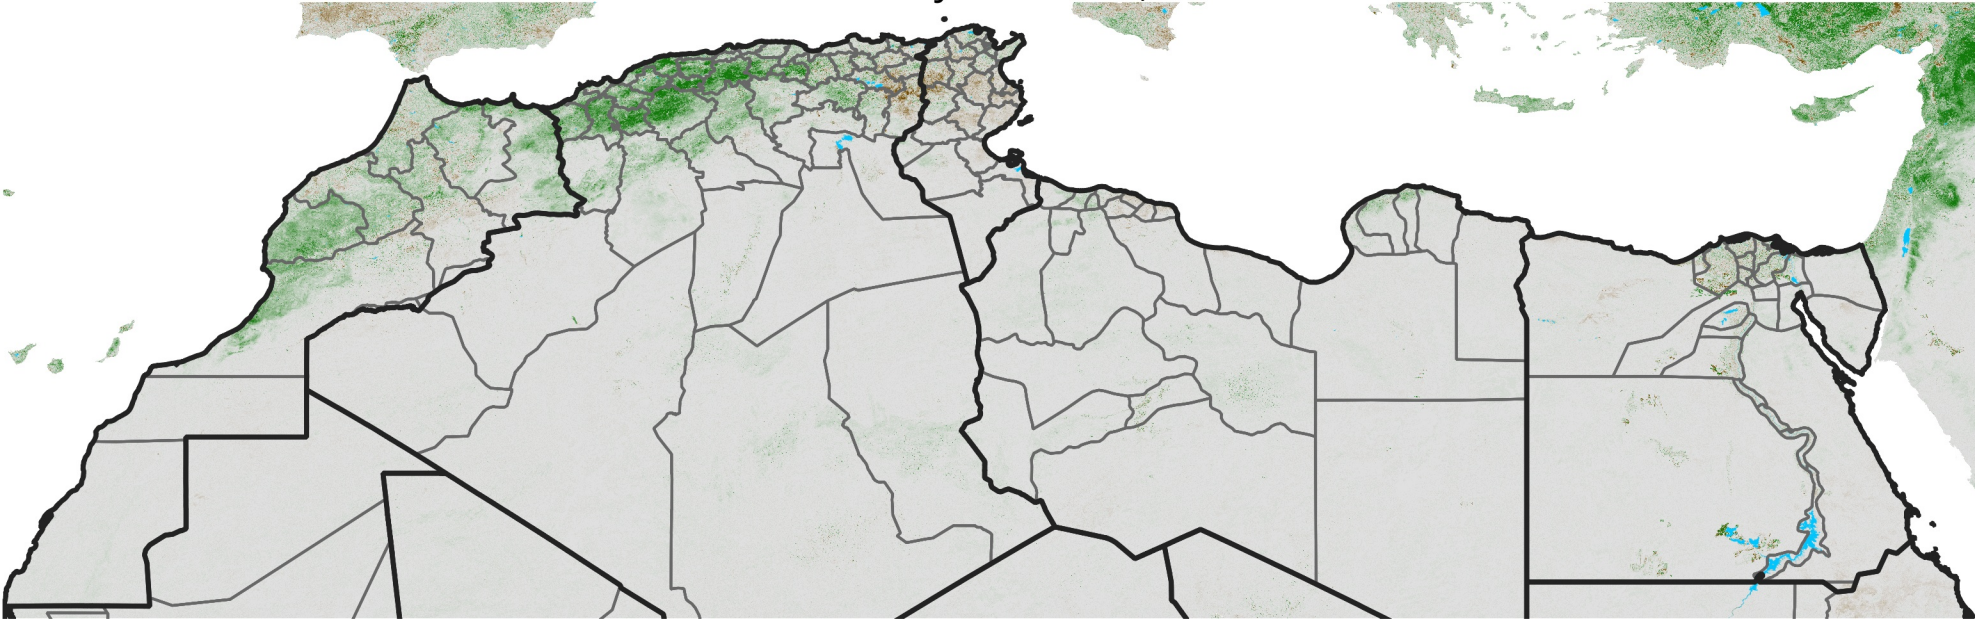

North Africa NDVI Difference

2026 minus 2025

Period 16 / June 01 - 10, 2026

NDVI Difference

< -0.3 -0.2 -0.1 -0.05 0.05 0.1 0.2 >0.3

Negative

No Difference

Positive