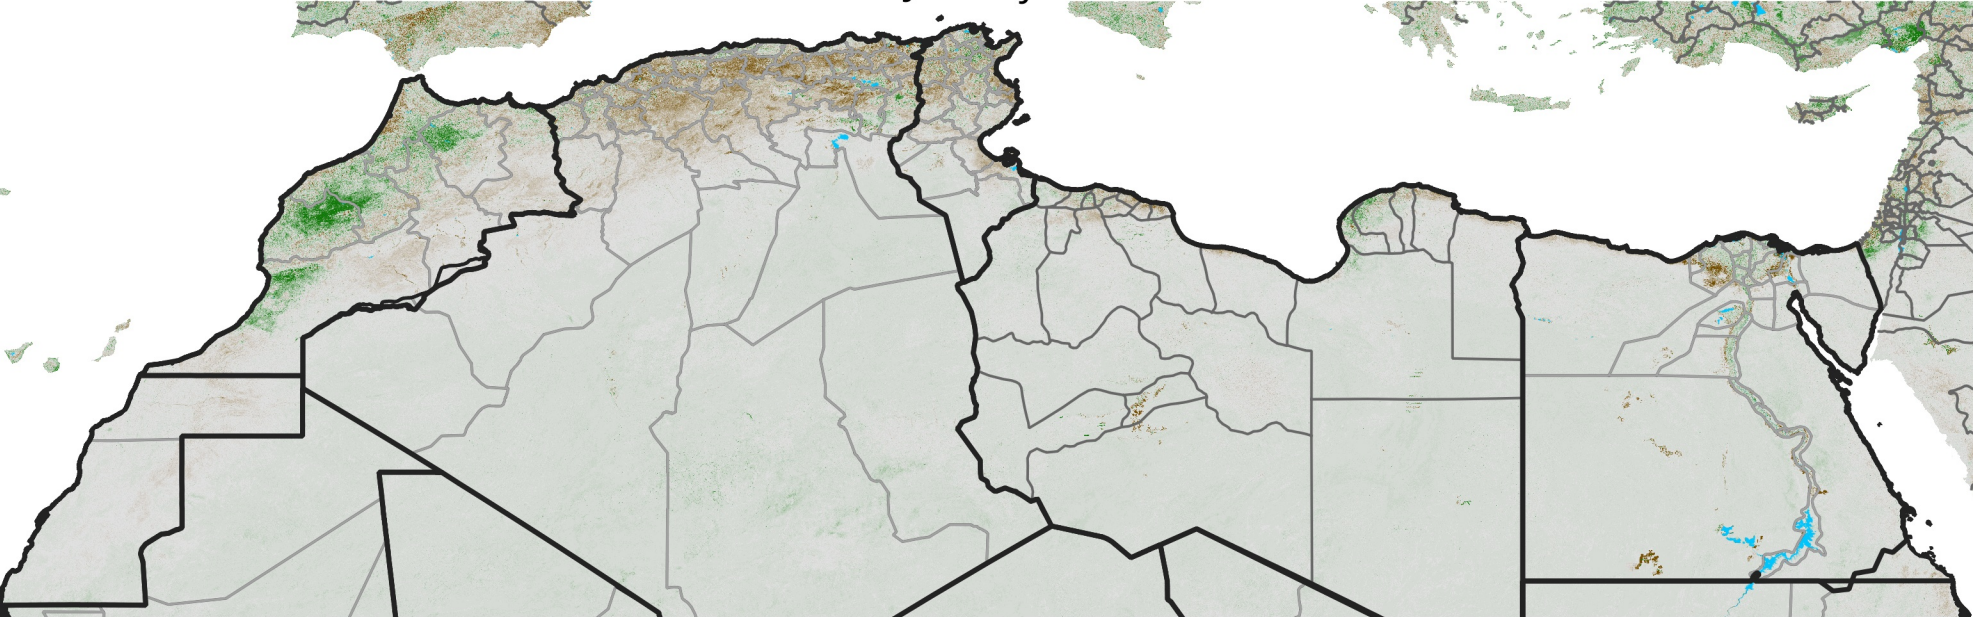

North Africa NDVI Anomaly

2003 minus mean (2003 - 2022)

Period 03 / January 21 - 31, 2003

NDVI Anomaly

< -0.3 -0.2 -0.1 -0.05 0.05 0.1 0.2 >0.3

Negative

No Difference

Positive