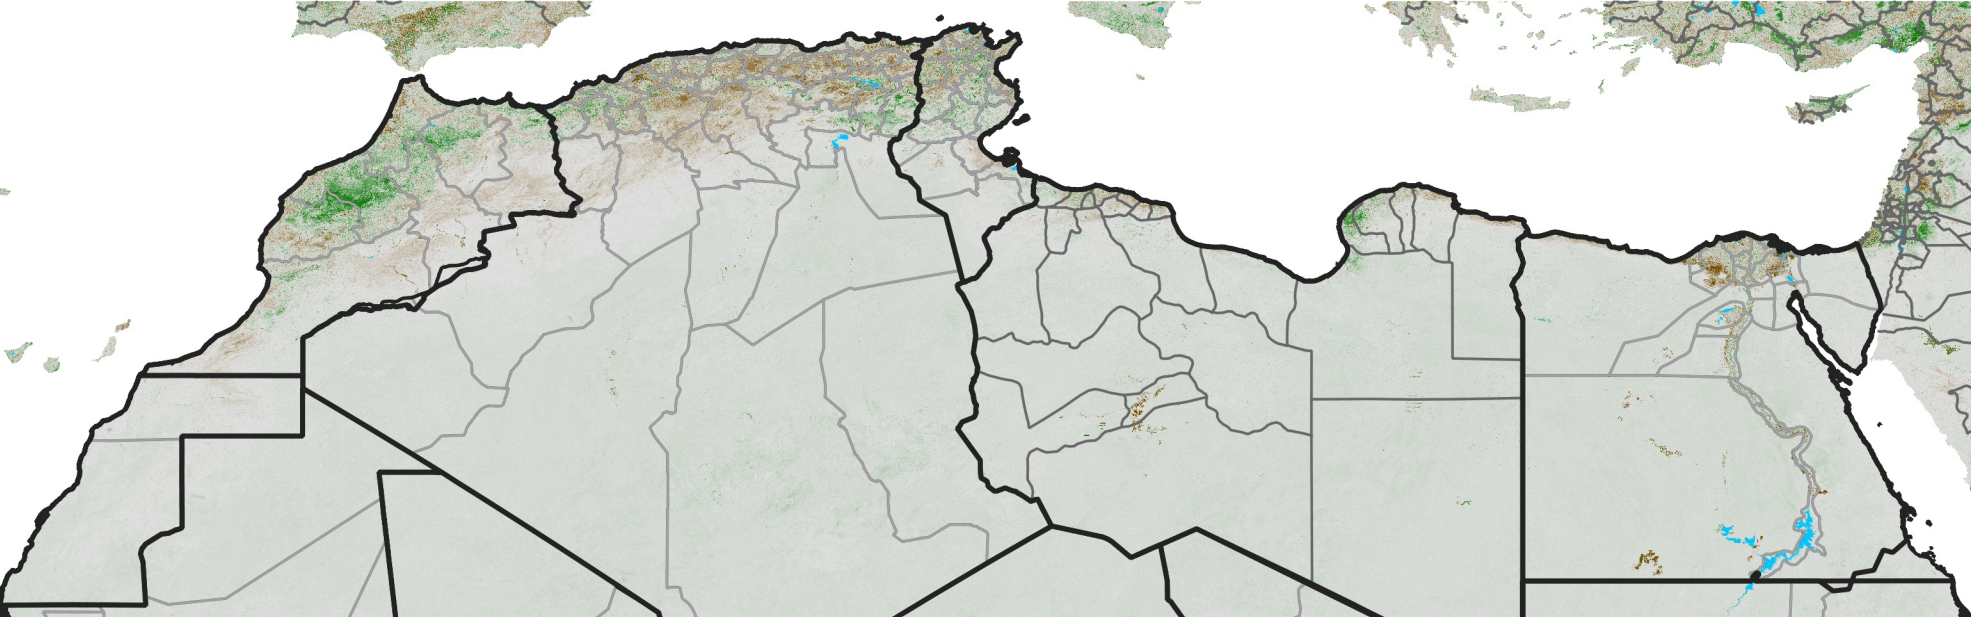

North Africa NDVI Anomaly

2003 minus mean (2003 - 2022)

Period 07 / March 01 - 10, 2003

NDVI Anomaly

< -0.3 -0.2 -0.1 -0.05 0.05 0.1 0.2 >0.3

Negative

No Difference

Positive