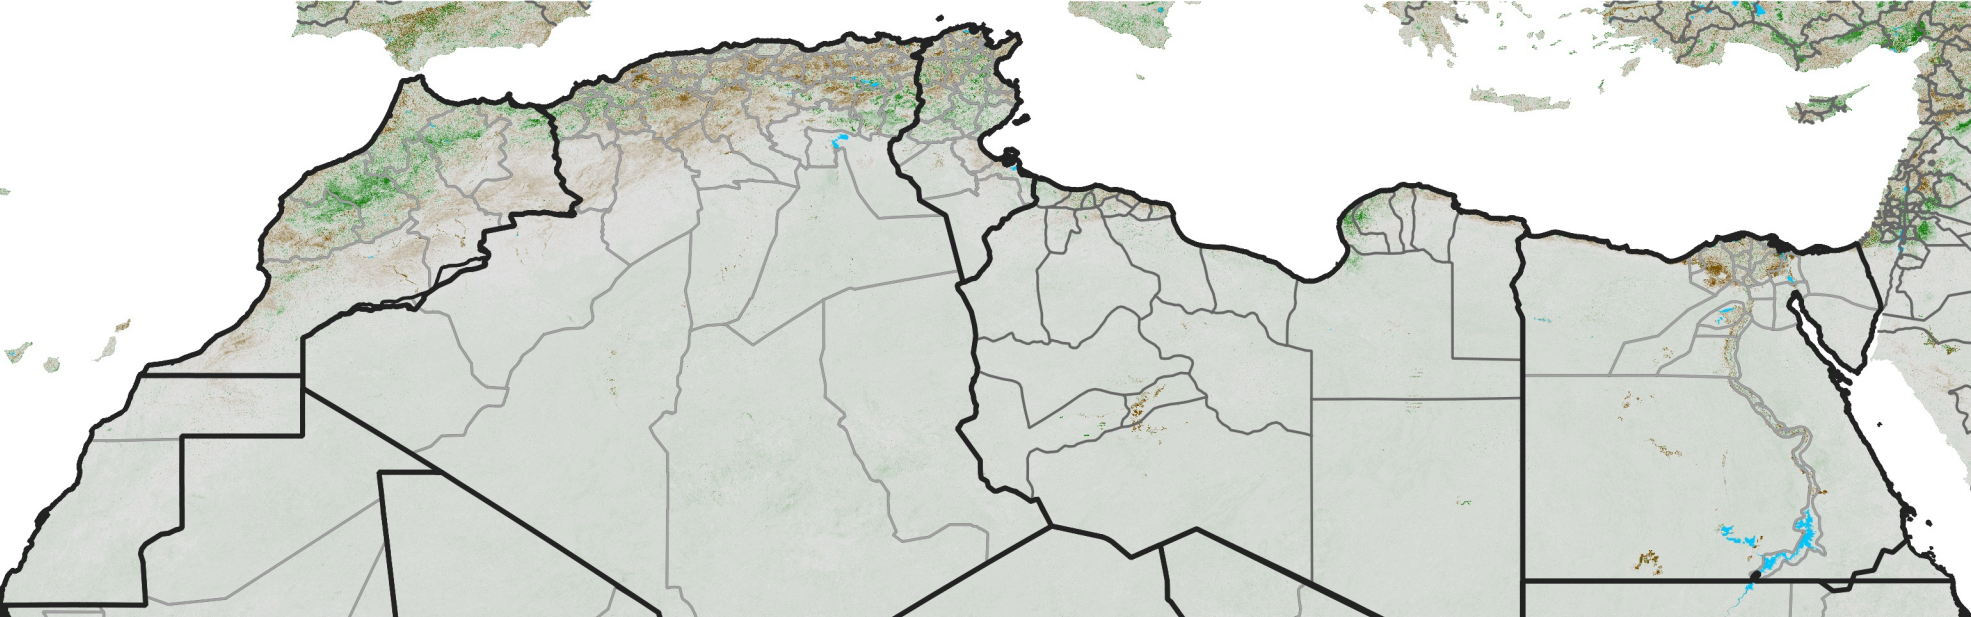

# North Africa NDVI Anomaly

2003 minus mean (2003 - 2022)

Period 08 / March 11 - 20, 2003

## NDVI Anomaly

< -0.3   -0.2   -0.1   -0.05   0.05   0.1   0.2   >0.3

Negative

No Difference

Positive