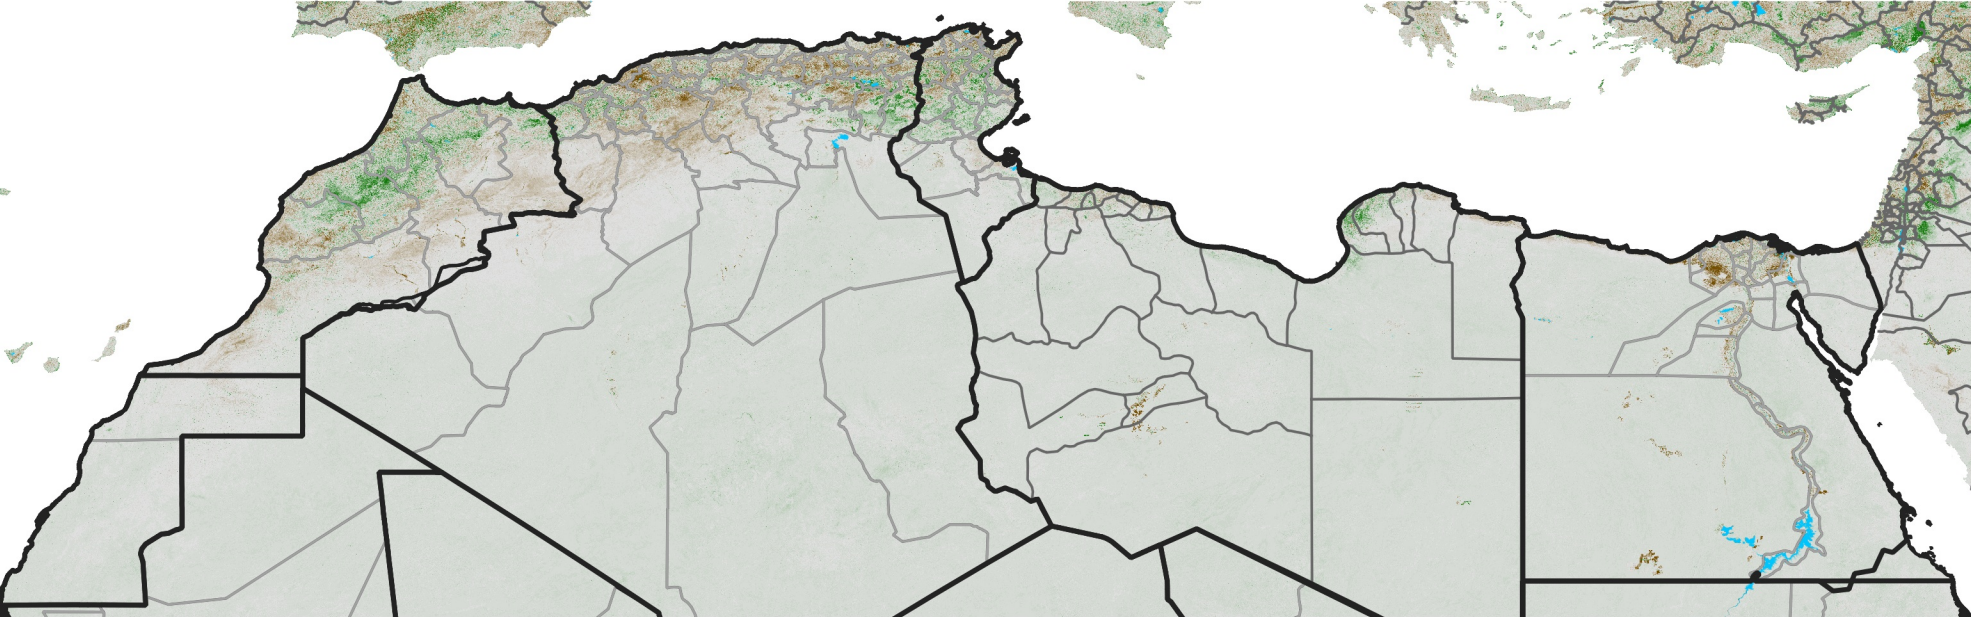

North Africa NDVI Anomaly

2003 minus mean (2003 - 2022)

Period 09 / March 21 - 31, 2003

NDVI Anomaly

< -0.3 -0.2 -0.1 -0.05 0.05 0.1 0.2 >0.3

Negative

No Difference

Positive