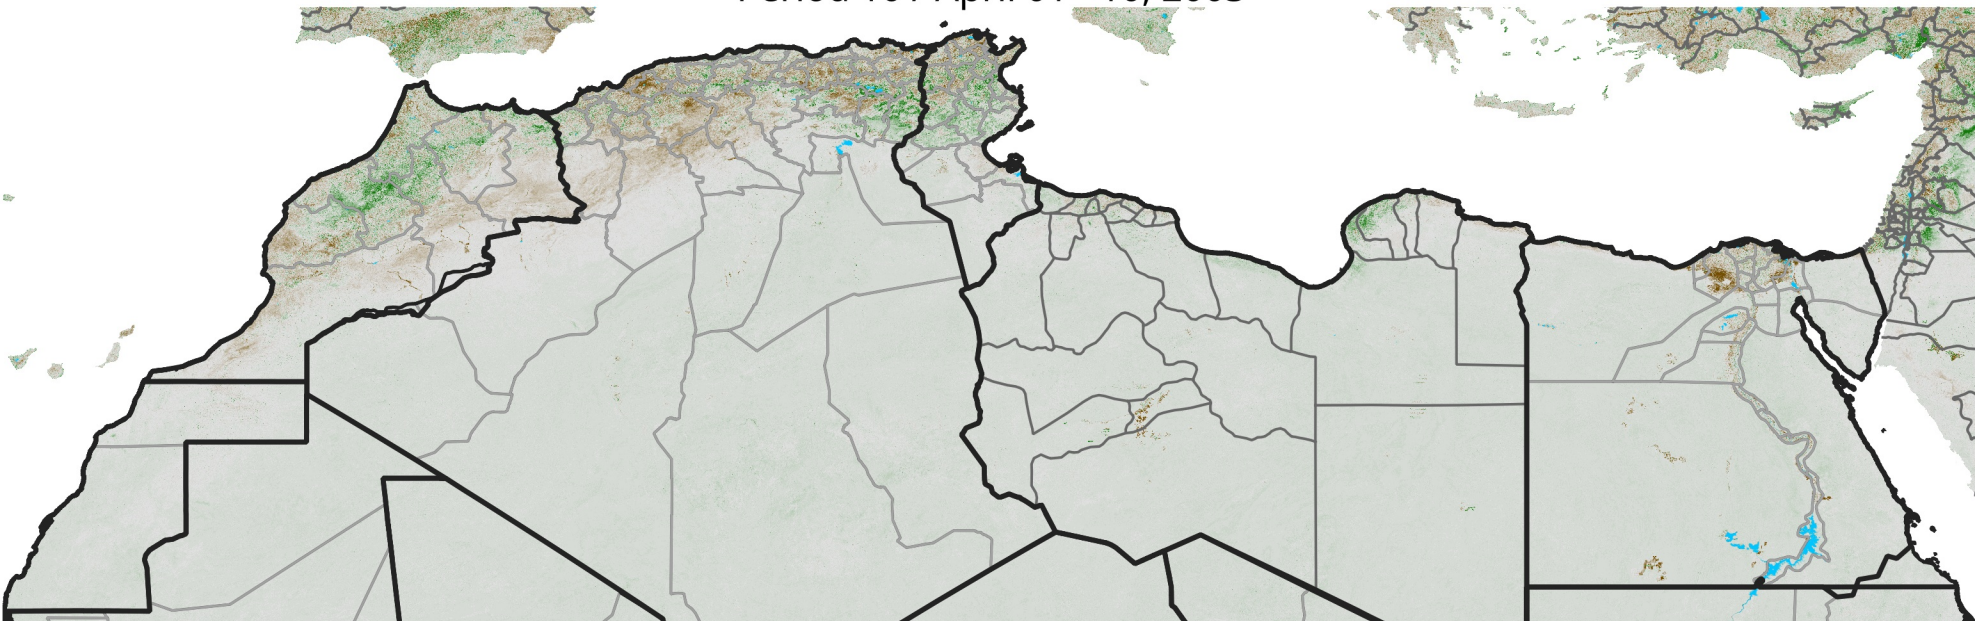

North Africa NDVI Anomaly

2003 minus mean (2003 - 2022)

Period 10 / April 01 - 10, 2003

NDVI Anomaly

< -0.3 -0.2 -0.1 -0.05 0.05 0.1 0.2 >0.3

Negative

No Difference

Positive