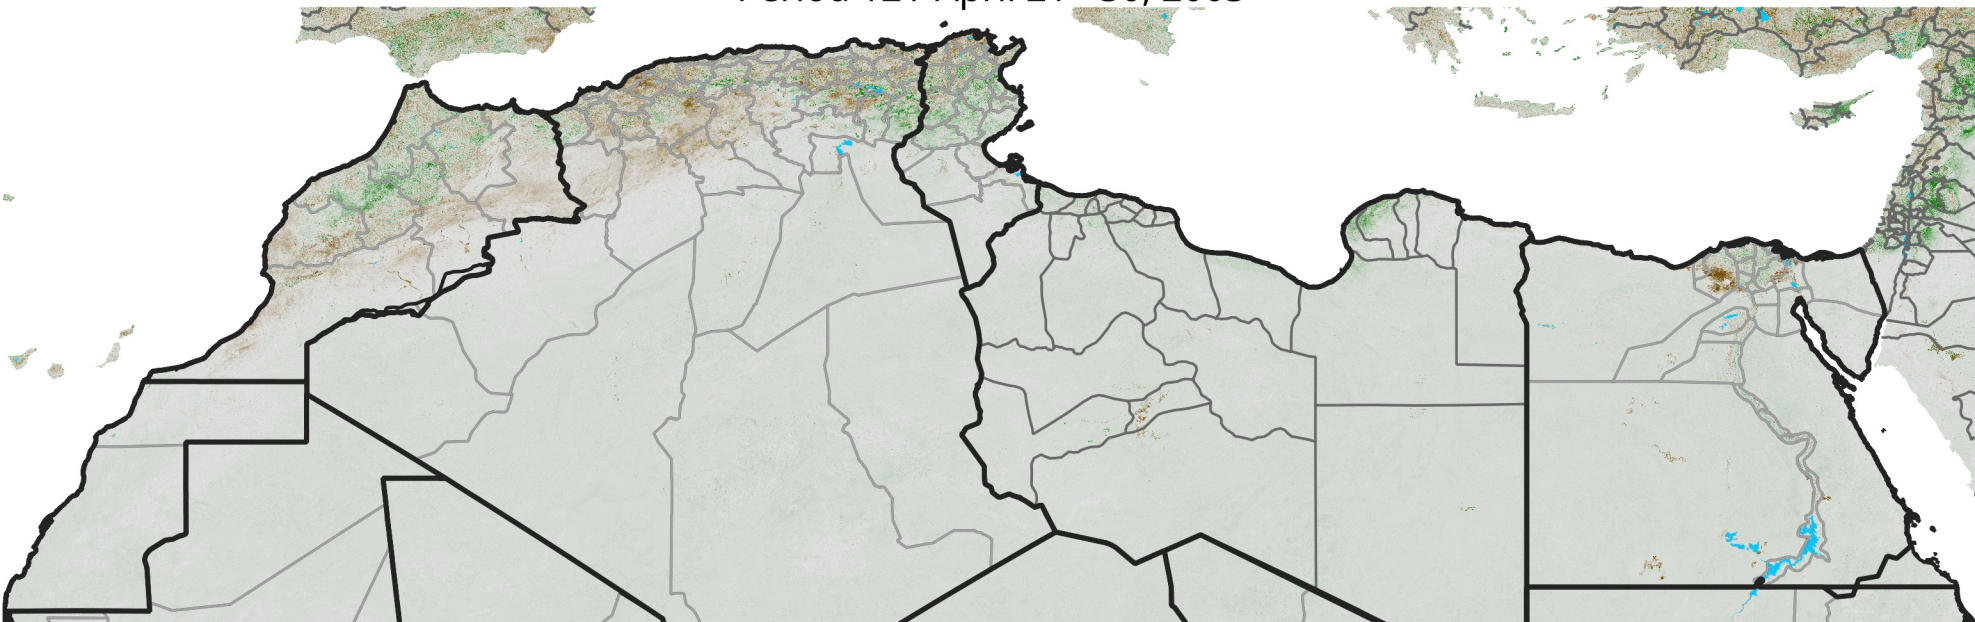

North Africa NDVI Anomaly

2003 minus mean (2003 - 2022)

Period 12 / April 21 - 30, 2003

NDVI Anomaly

<math>< -0.3</math> -0.2 -0.1 -0.05 0.05 0.1 0.2 > 0.3

Negative

No Difference

Positive