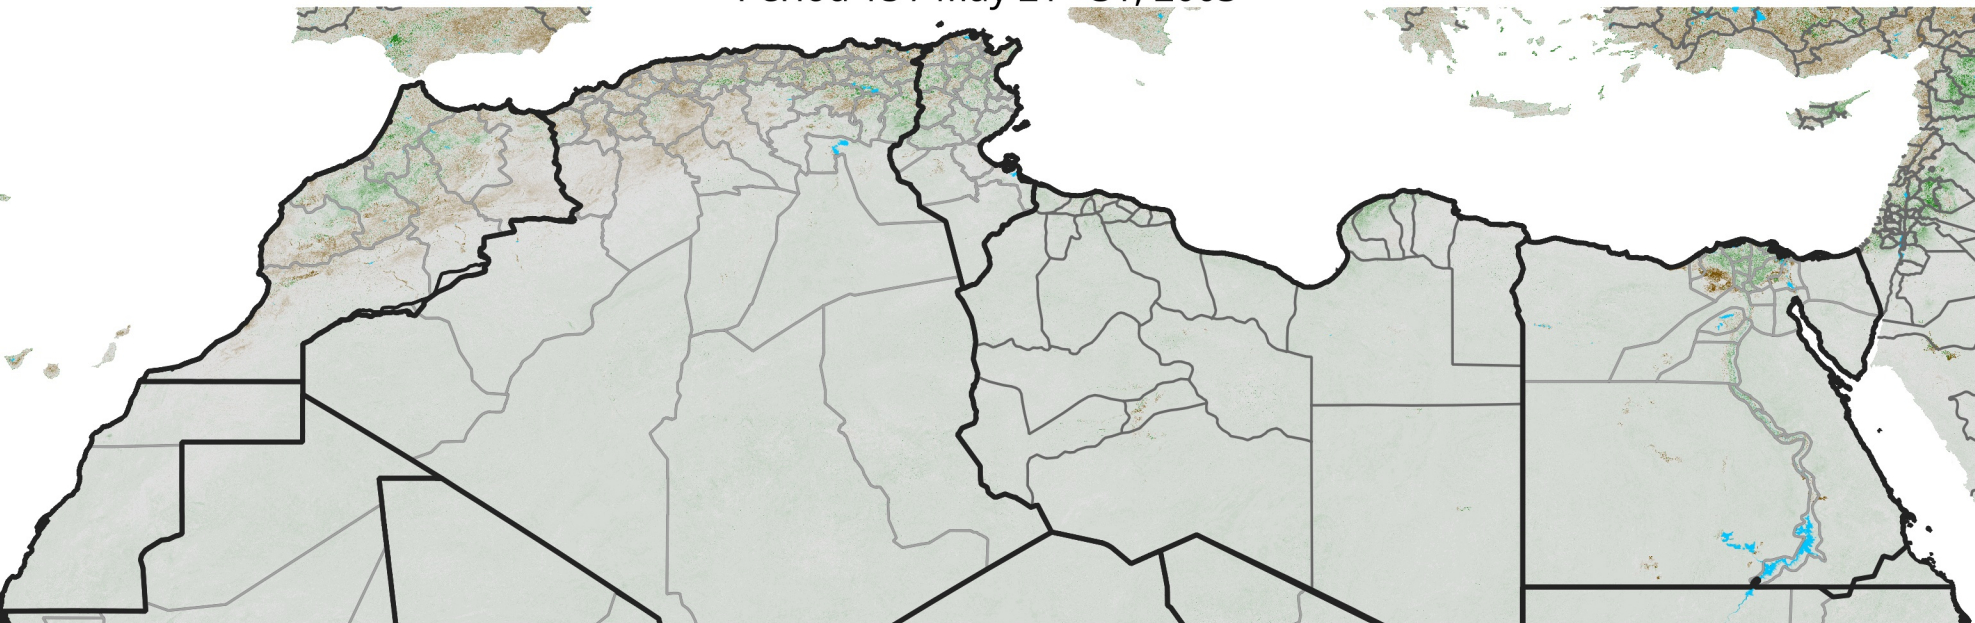

North Africa NDVI Anomaly

2003 minus mean (2003 - 2022)

Period 15 / May 21 - 31, 2003

NDVI Anomaly

< -0.3 -0.2 -0.1 -0.05 0.05 0.1 0.2 >0.3

Negative

No Difference

Positive