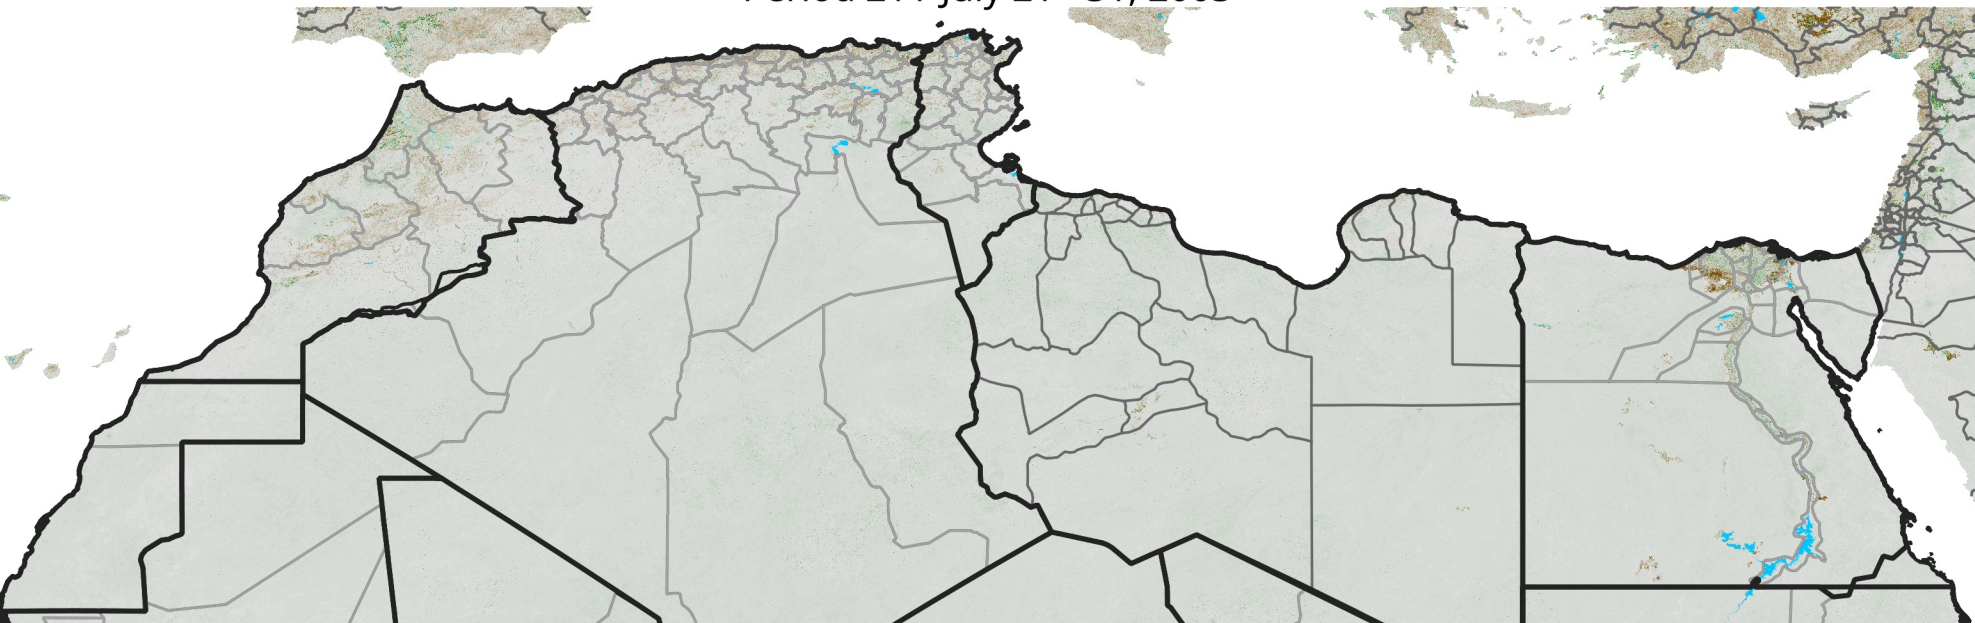

North Africa NDVI Anomaly

2003 minus mean (2003 - 2022)

Period 21 / July 21 - 31, 2003

NDVI Anomaly

< -0.3 -0.2 -0.1 -0.05 0.05 0.1 0.2 >0.3

Negative

No Difference

Positive