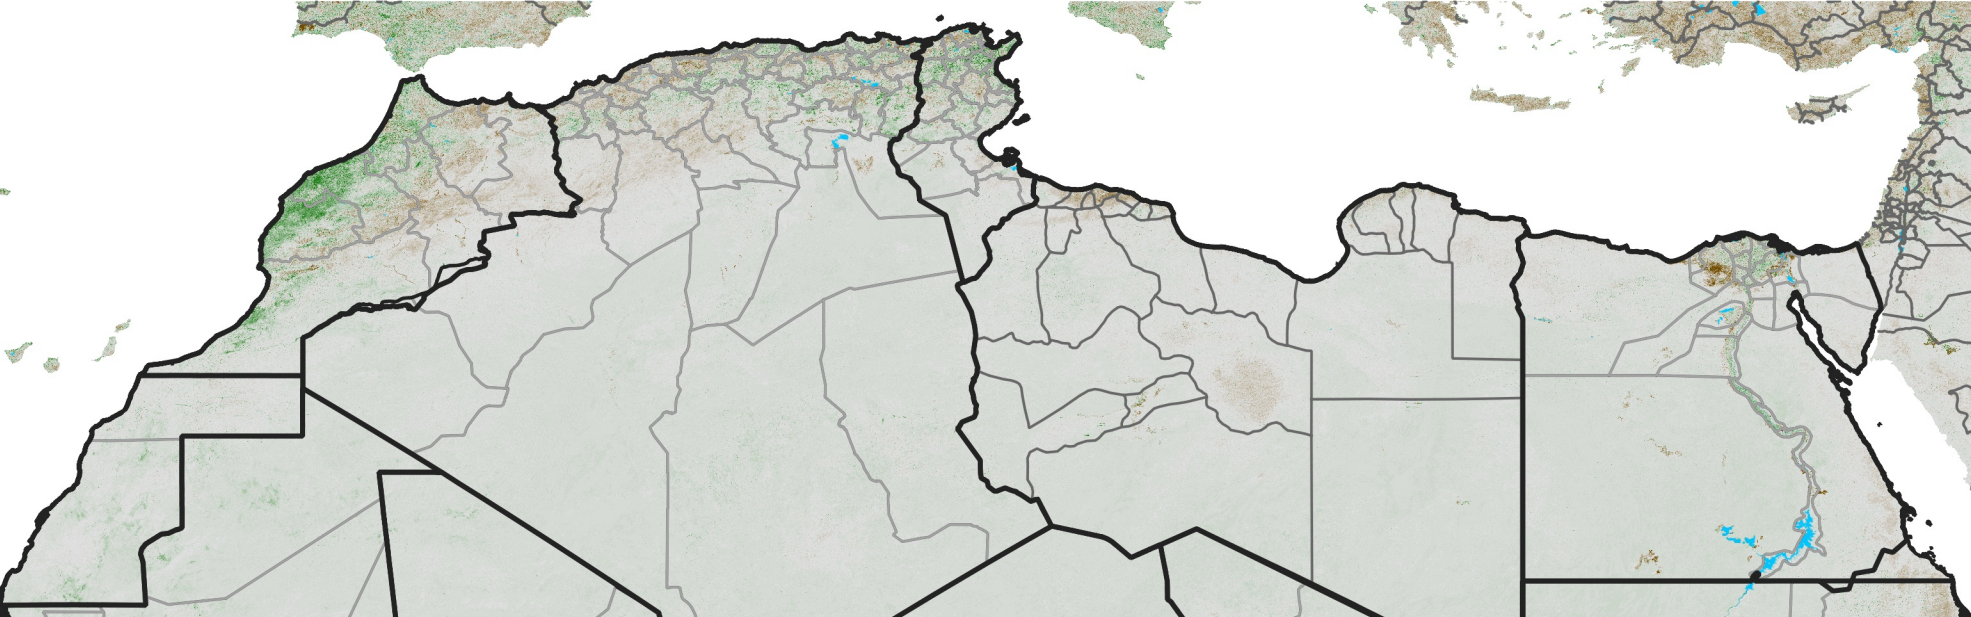

North Africa NDVI Anomaly

2003 minus mean (2003 - 2022)
Period 31 / November 01 - 10, 2003

NDVI Anomaly

< -0.3 -0.2 -0.1 -0.05 0.05 0.1 0.2 >0.3

Negative No Difference Positive