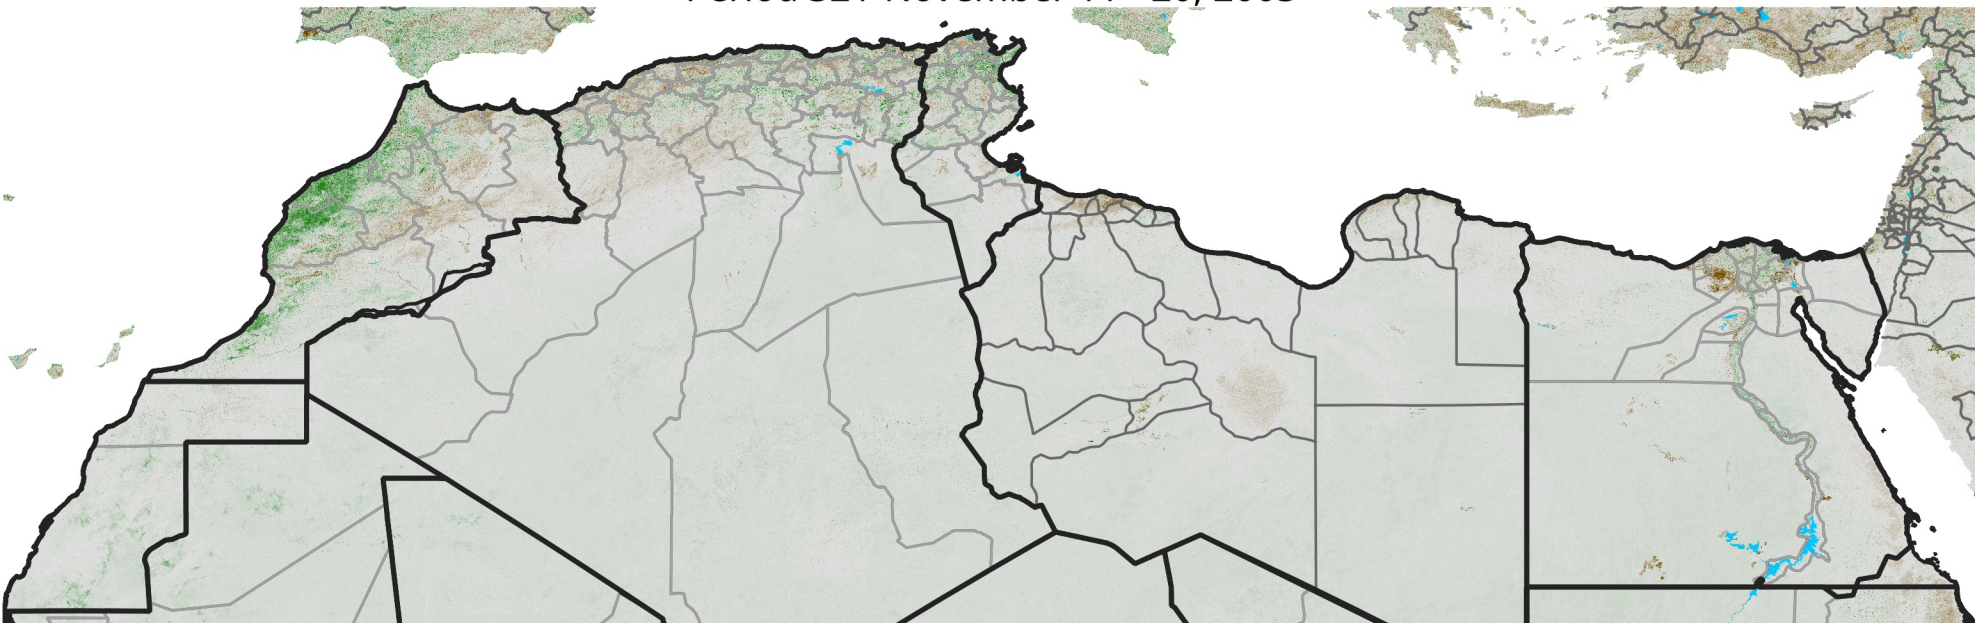

North Africa NDVI Anomaly

2003 minus mean (2003 - 2022)
Period 32 / November 11 - 20, 2003

NDVI Anomaly

< -0.3 -0.2 -0.1 -0.05 0.05 0.1 0.2 >0.3

Negative

No Difference

Positive