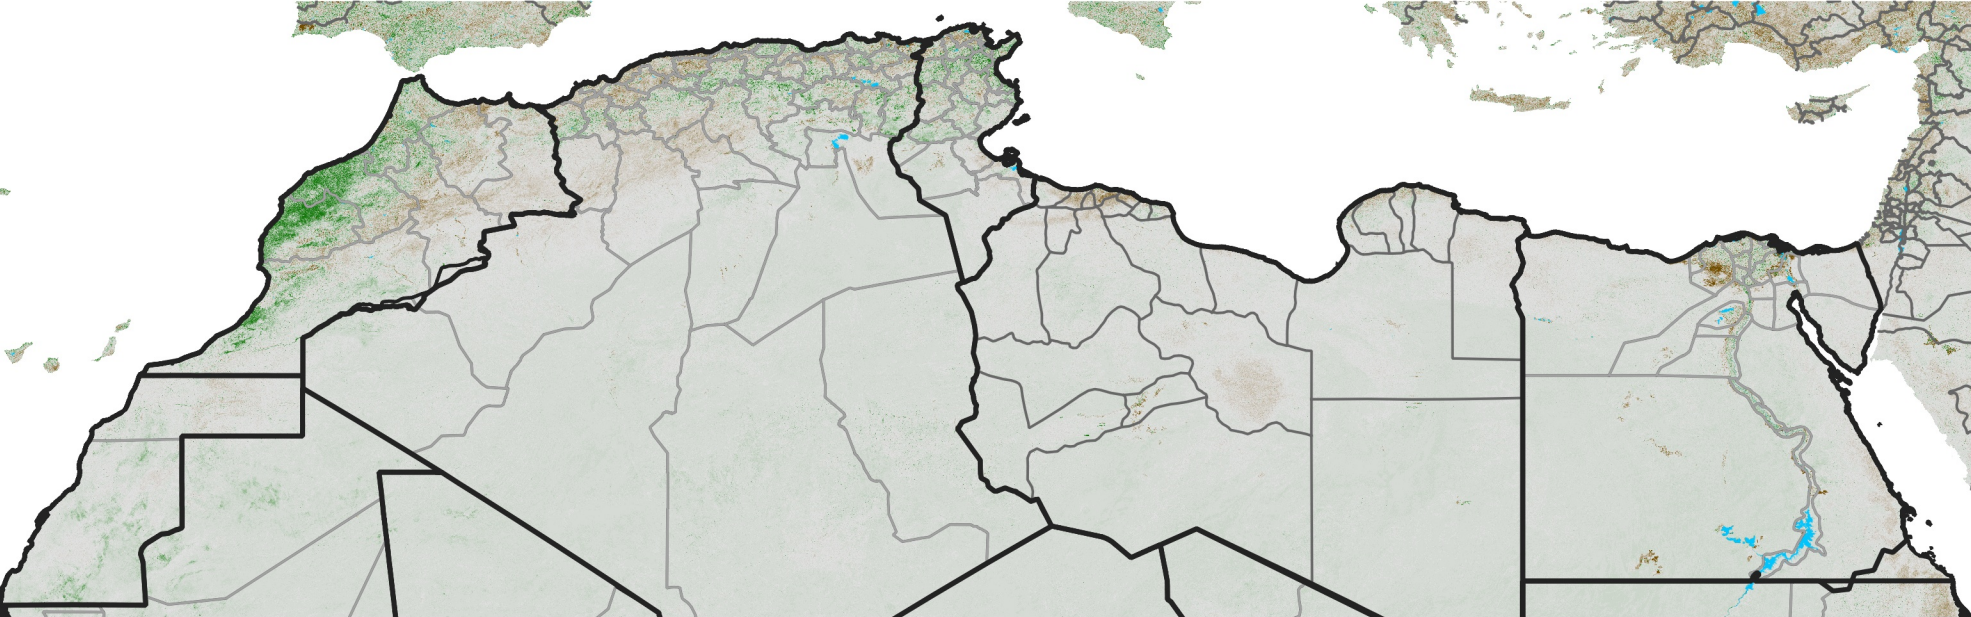

# North Africa NDVI Anomaly

2003 minus mean (2003 - 2022)  
Period 33 / November 21 - 30, 2003

## NDVI Anomaly

< -0.3   -0.2   -0.1   -0.05   0.05   0.1   0.2   >0.3

Negative                      No Difference                      Positive