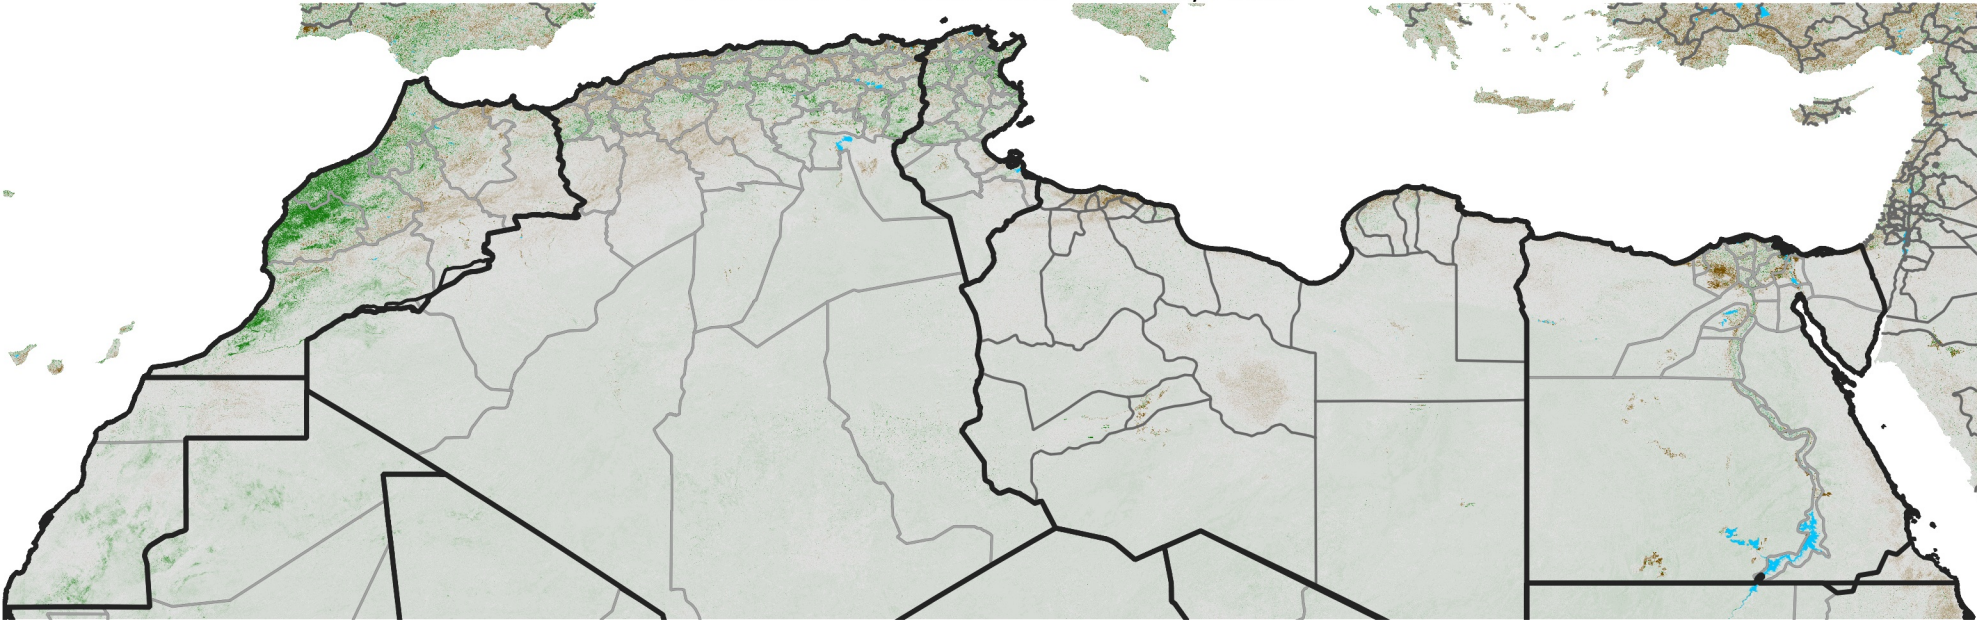

North Africa NDVI Anomaly

2003 minus mean (2003 - 2022)
Period 34 / December 01 - 10, 2003

NDVI Anomaly

< -0.3 -0.2 -0.1 -0.05 0.05 0.1 0.2 >0.3

Negative

No Difference

Positive