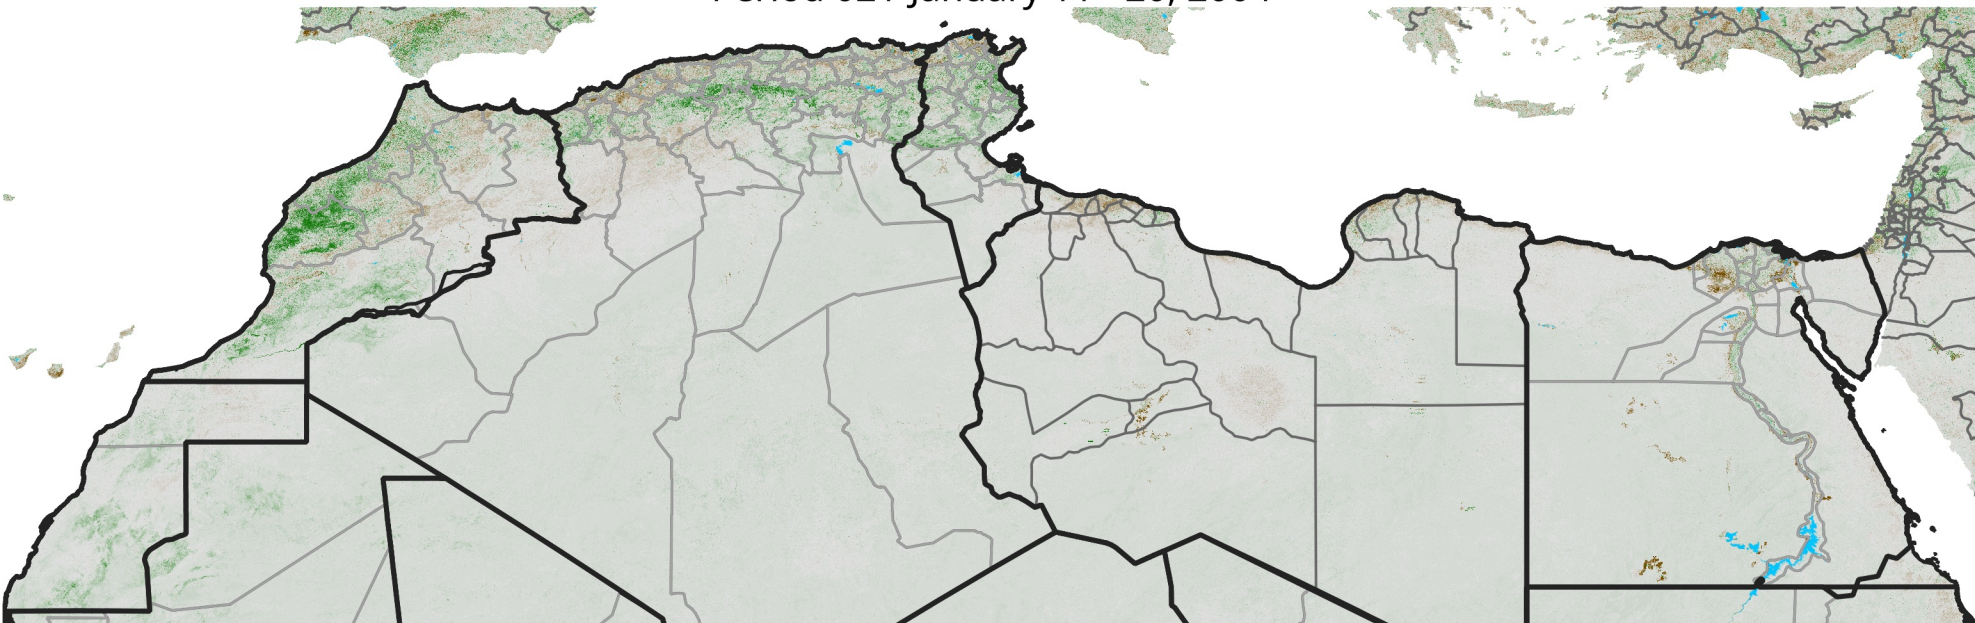

# North Africa NDVI Anomaly

2004 minus mean (2003 - 2022)

Period 02 / January 11 - 20, 2004

## NDVI Anomaly

< -0.3   -0.2   -0.1   -0.05   0.05   0.1   0.2   >0.3

Negative

No Difference

Positive