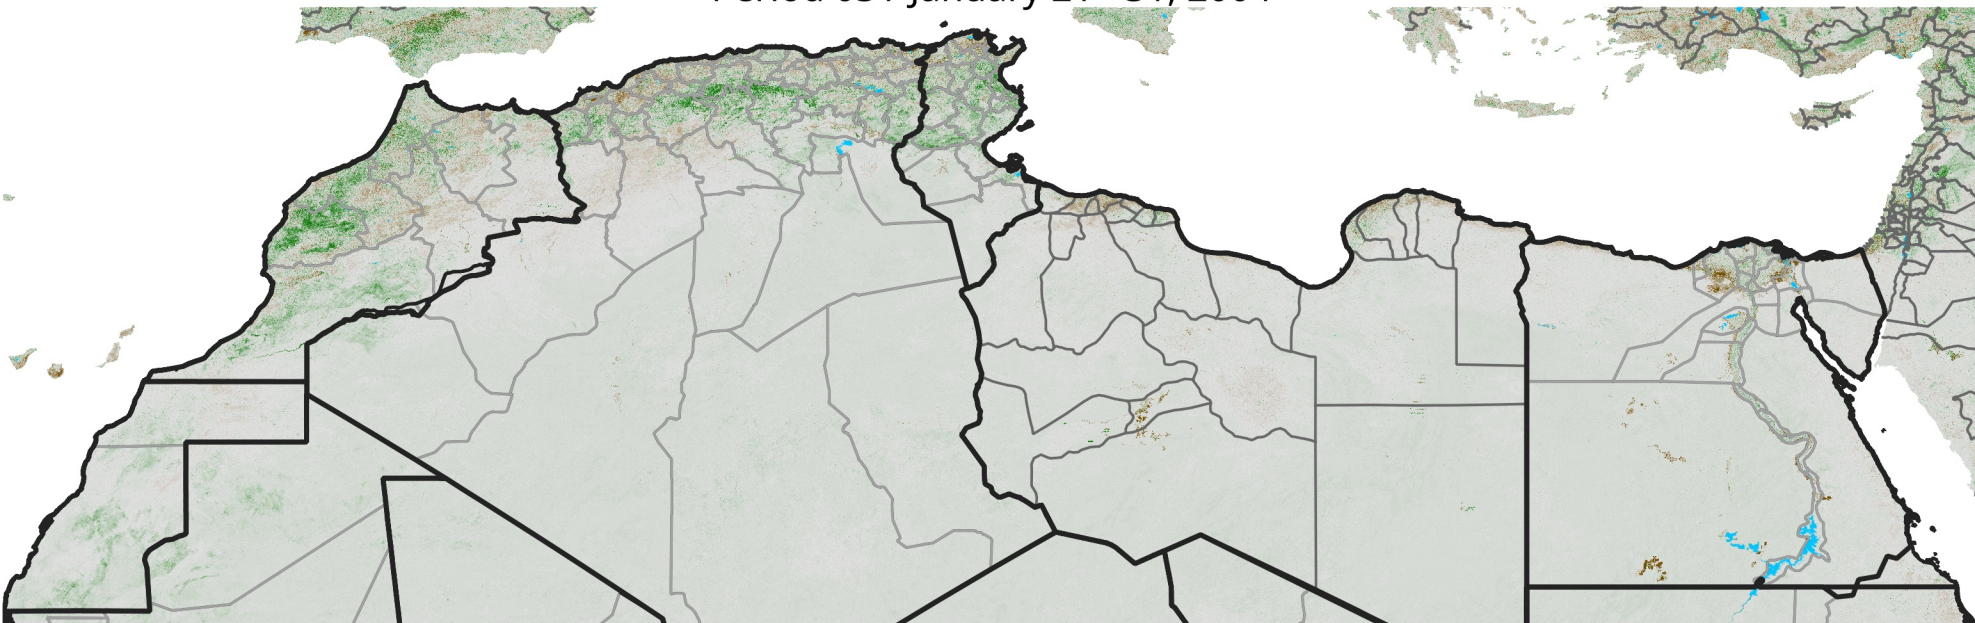

# North Africa NDVI Anomaly

2004 minus mean (2003 - 2022)

Period 03 / January 21 - 31, 2004

## NDVI Anomaly

< -0.3   -0.2   -0.1   -0.05   0.05   0.1   0.2   >0.3

Negative

No Difference

Positive