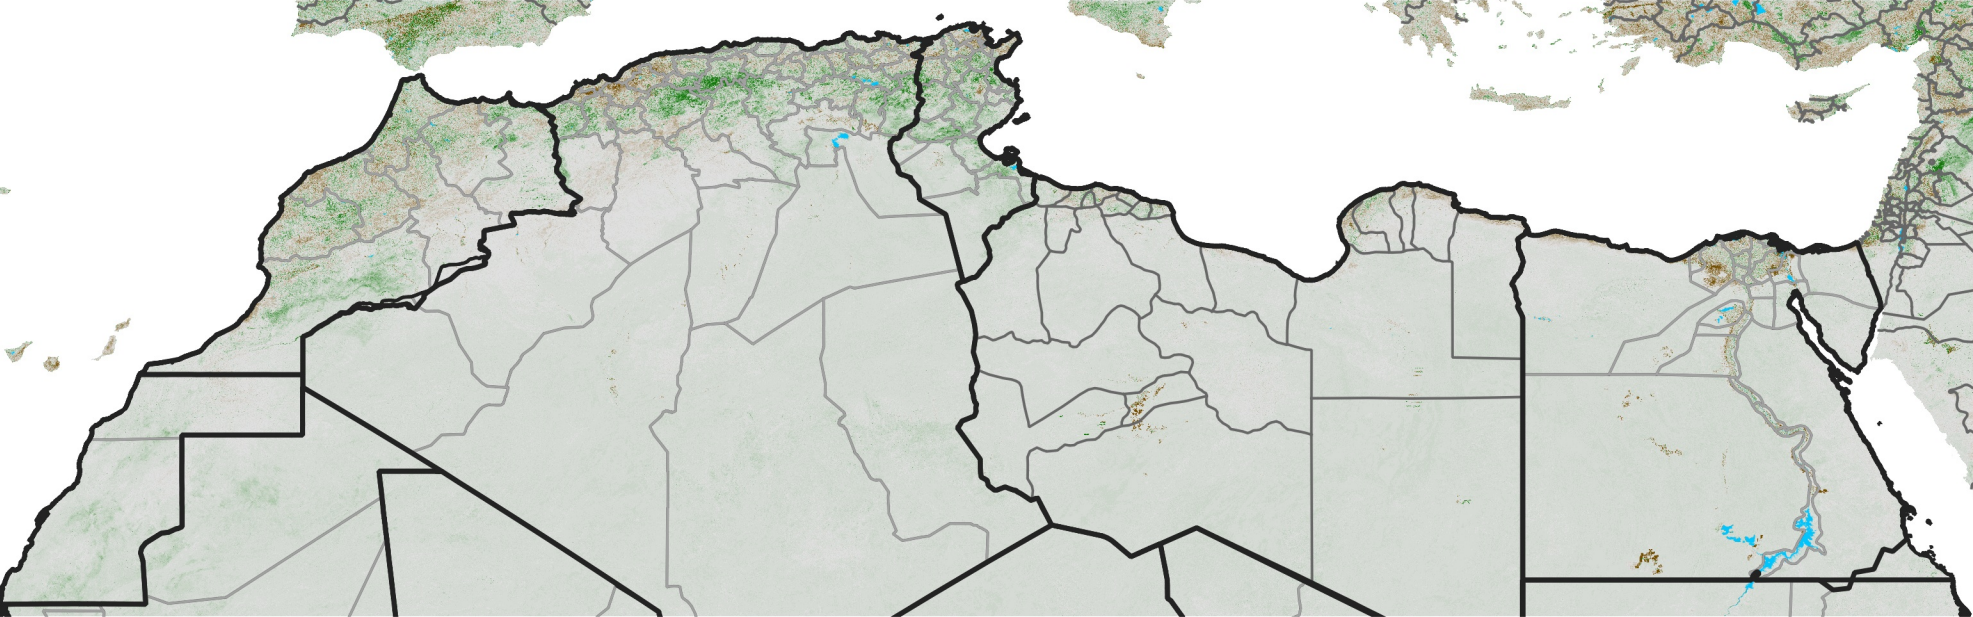

North Africa NDVI Anomaly

2004 minus mean (2003 - 2022)

Period 07 / March 01 - 10, 2004

NDVI Anomaly

< -0.3 -0.2 -0.1 -0.05 0.05 0.1 0.2 >0.3

Negative

No Difference

Positive