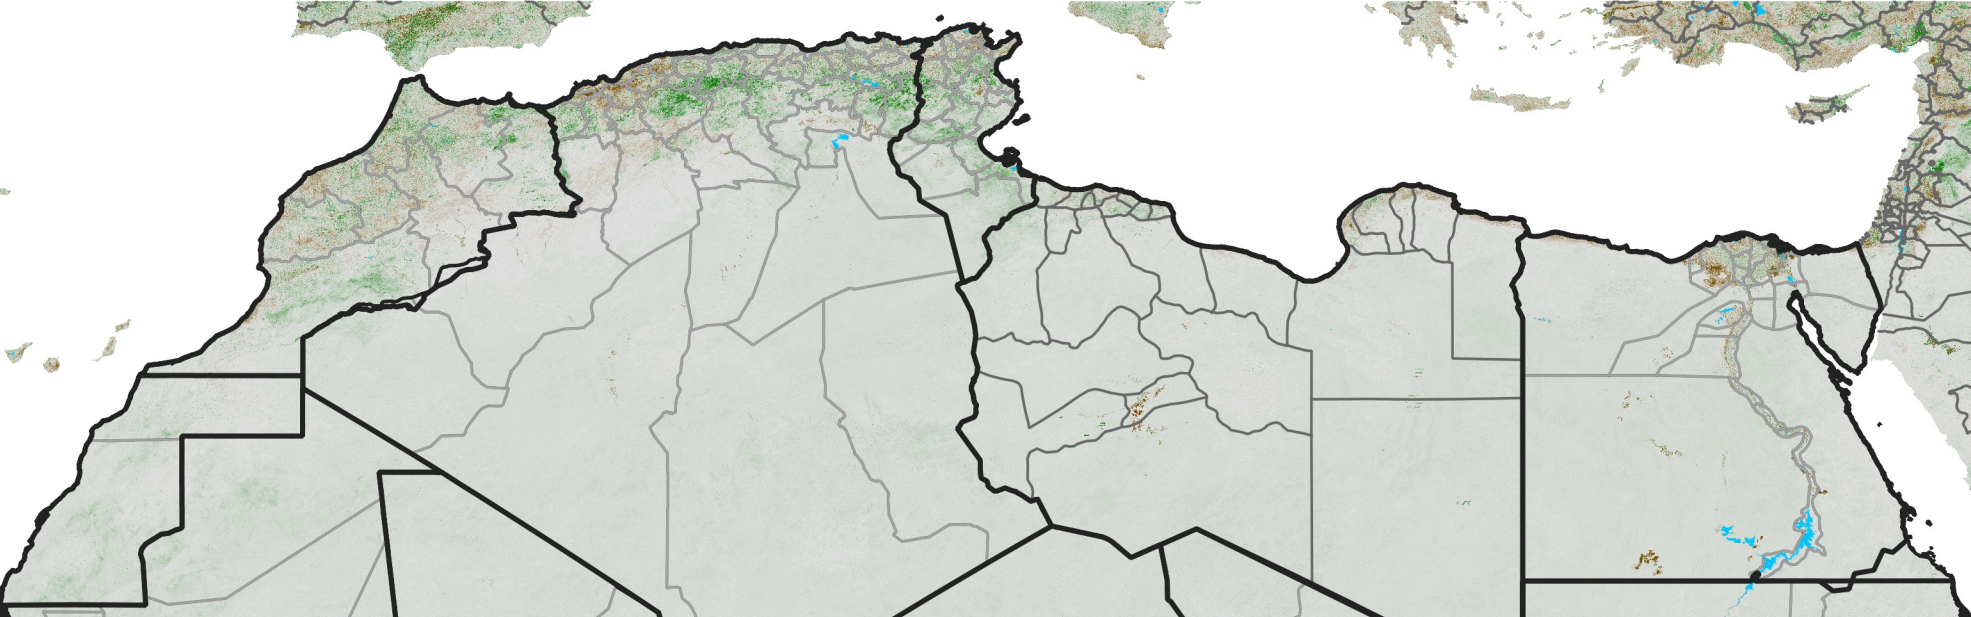

North Africa NDVI Anomaly

2004 minus mean (2003 - 2022)

Period 08 / March 11 - 20, 2004

NDVI Anomaly

< -0.3 -0.2 -0.1 -0.05 0.05 0.1 0.2 >0.3

Negative

No Difference

Positive