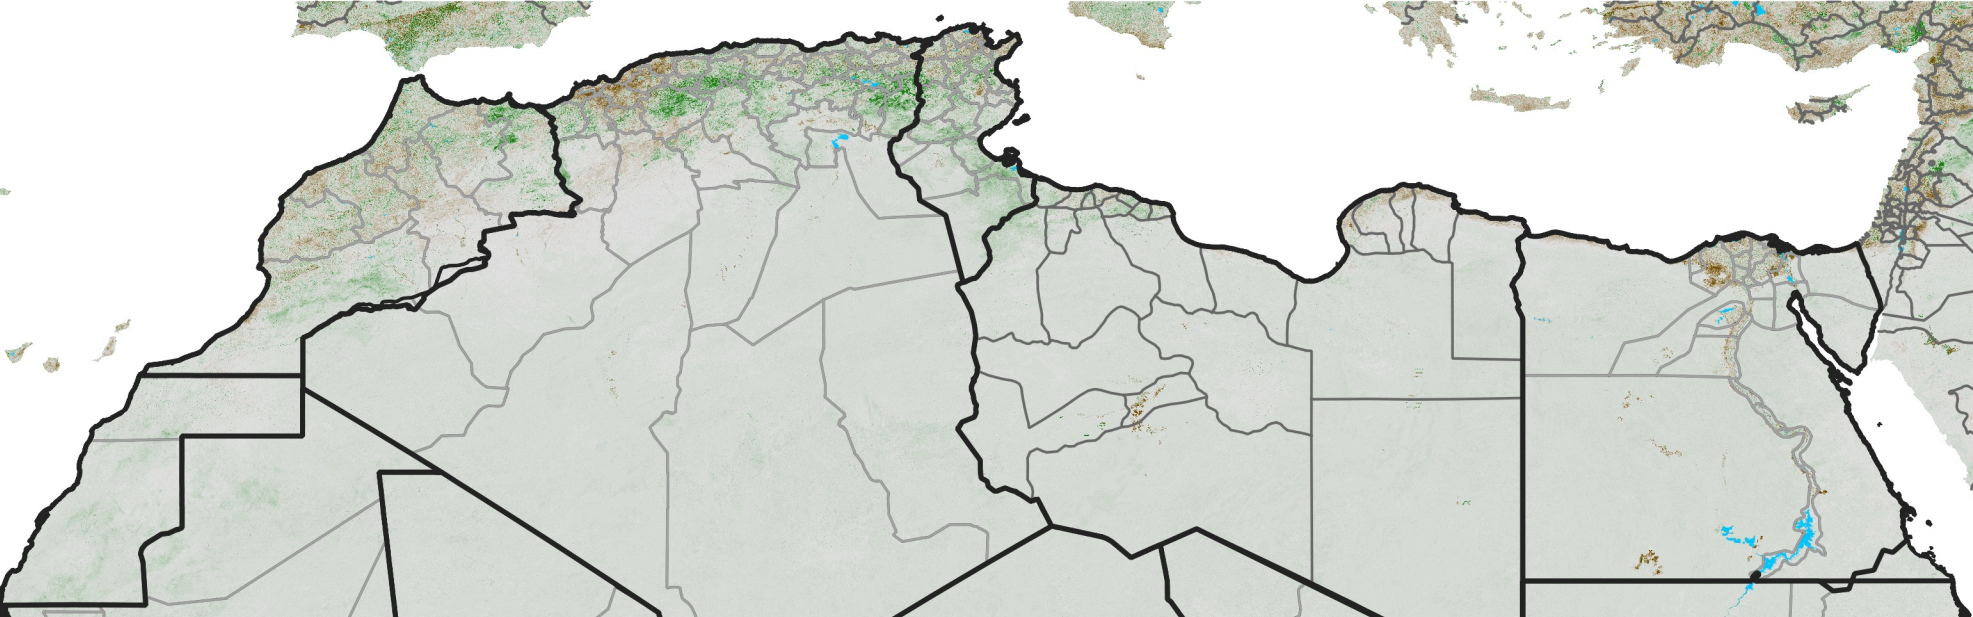

North Africa NDVI Anomaly

2004 minus mean (2003 - 2022)

Period 09 / March 21 - 31, 2004

NDVI Anomaly

< -0.3 -0.2 -0.1 -0.05 0.05 0.1 0.2 >0.3

Negative

No Difference

Positive