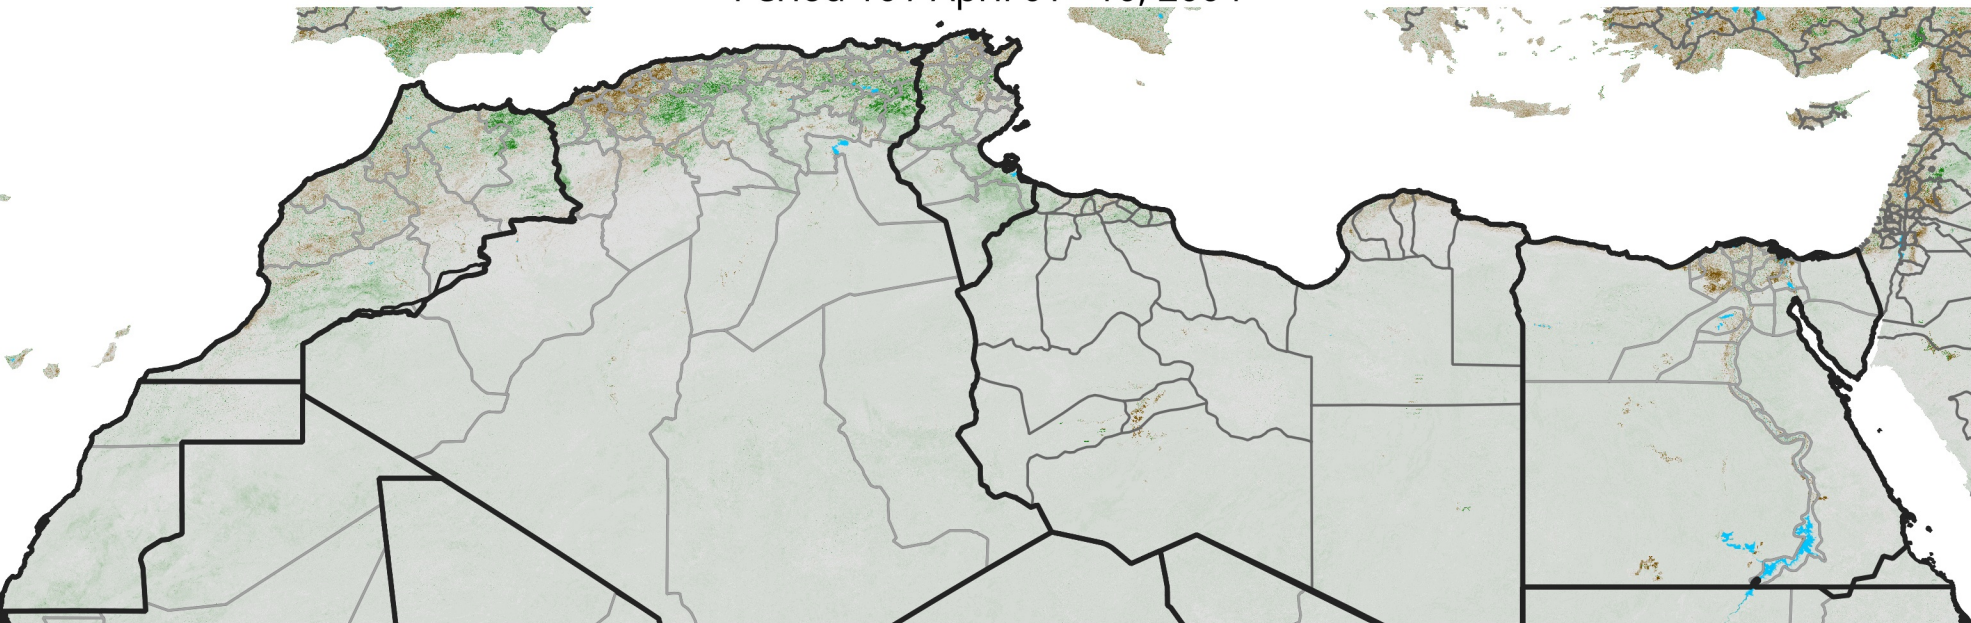

North Africa NDVI Anomaly

2004 minus mean (2003 - 2022)

Period 10 / April 01 - 10, 2004

NDVI Anomaly

< -0.3 -0.2 -0.1 -0.05 0.05 0.1 0.2 >0.3

Negative

No Difference

Positive