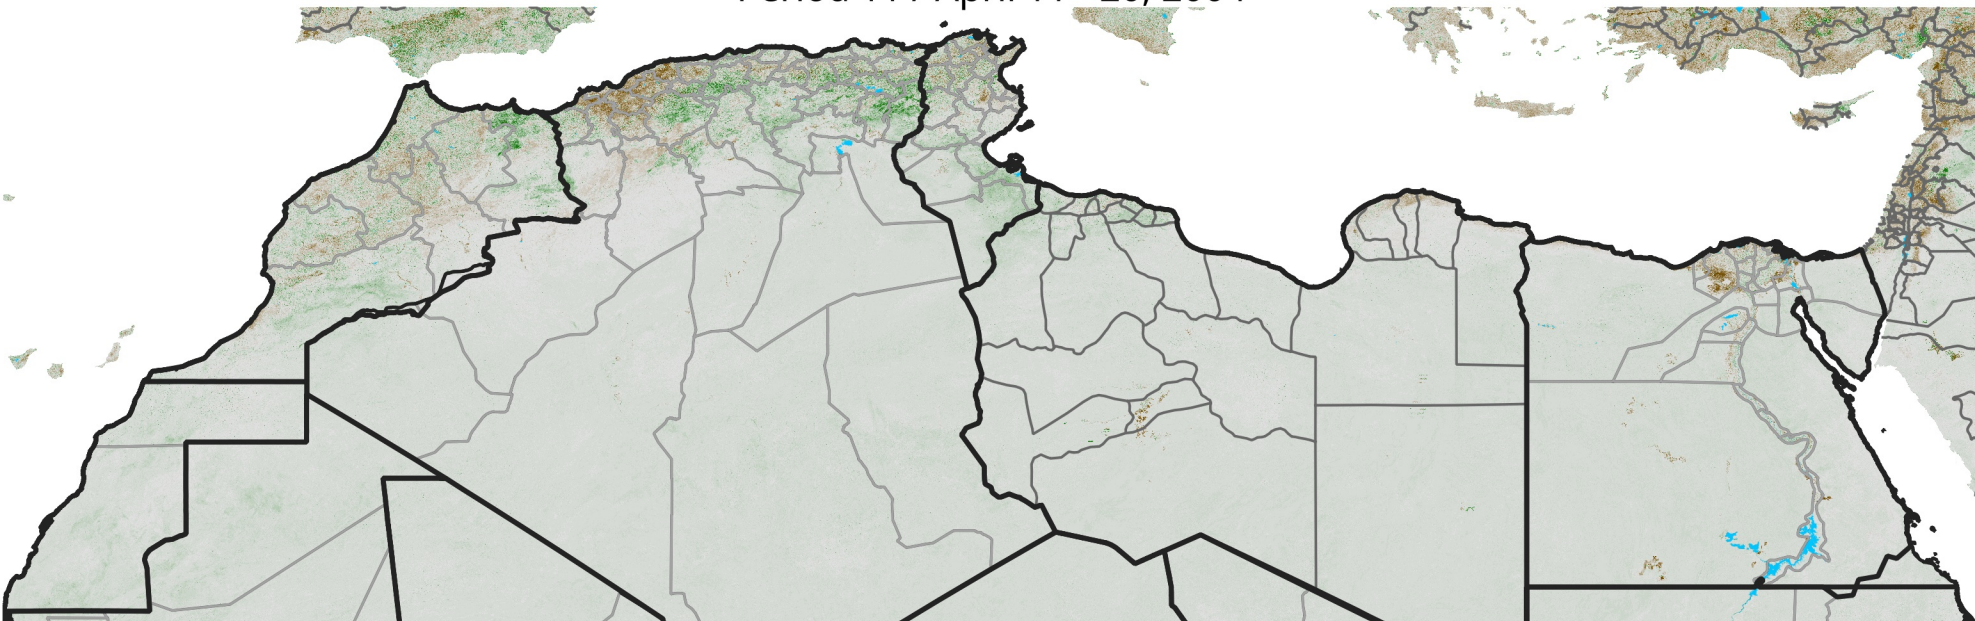

North Africa NDVI Anomaly

2004 minus mean (2003 - 2022)

Period 11 / April 11 - 20, 2004

NDVI Anomaly

< -0.3 -0.2 -0.1 -0.05 0.05 0.1 0.2 >0.3

Negative

No Difference

Positive