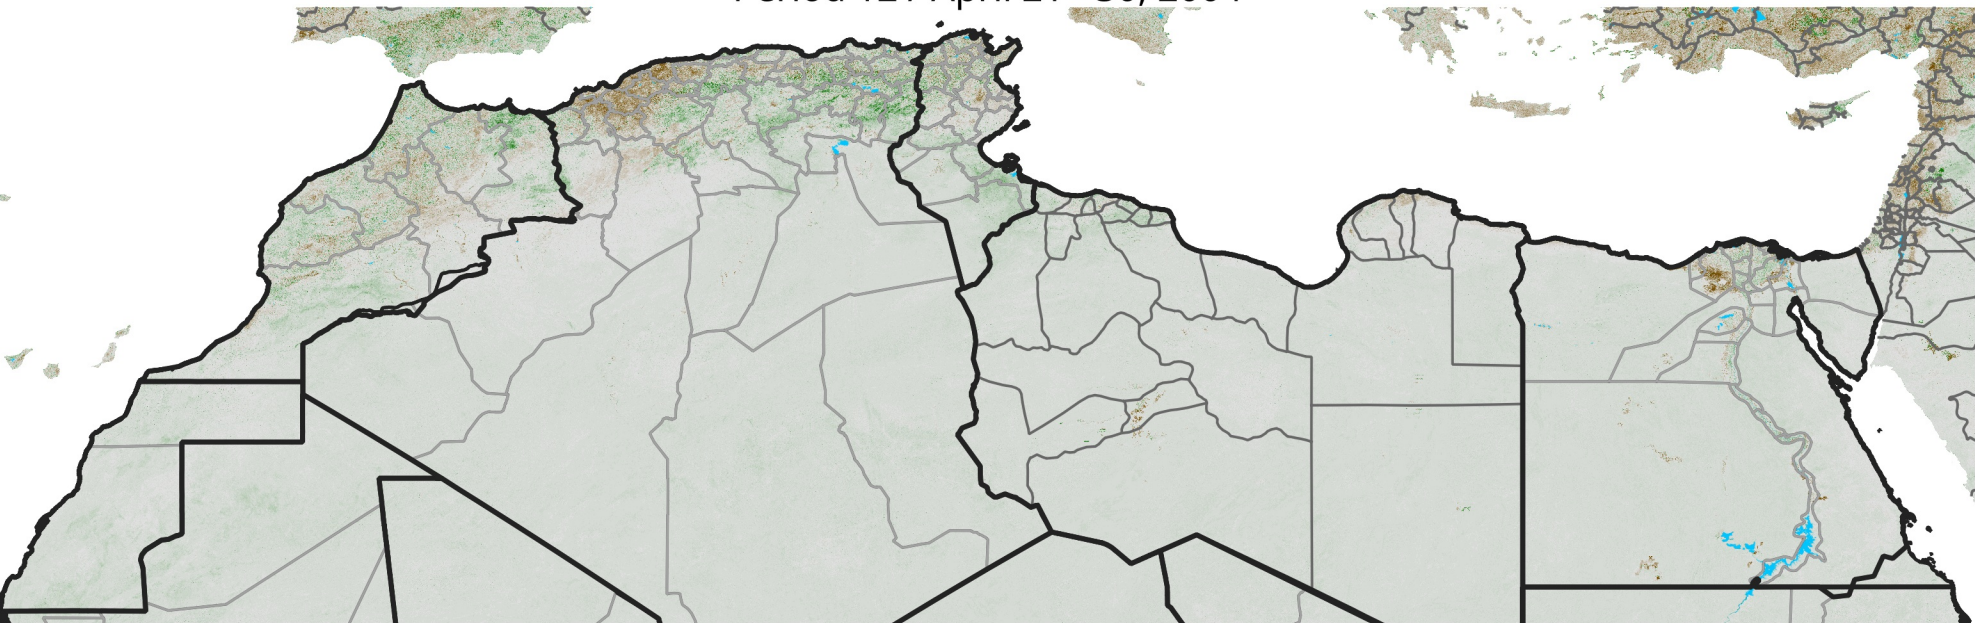

North Africa NDVI Anomaly

2004 minus mean (2003 - 2022)

Period 12 / April 21 - 30, 2004

NDVI Anomaly

< -0.3 -0.2 -0.1 -0.05 0.05 0.1 0.2 >0.3

Negative

No Difference

Positive