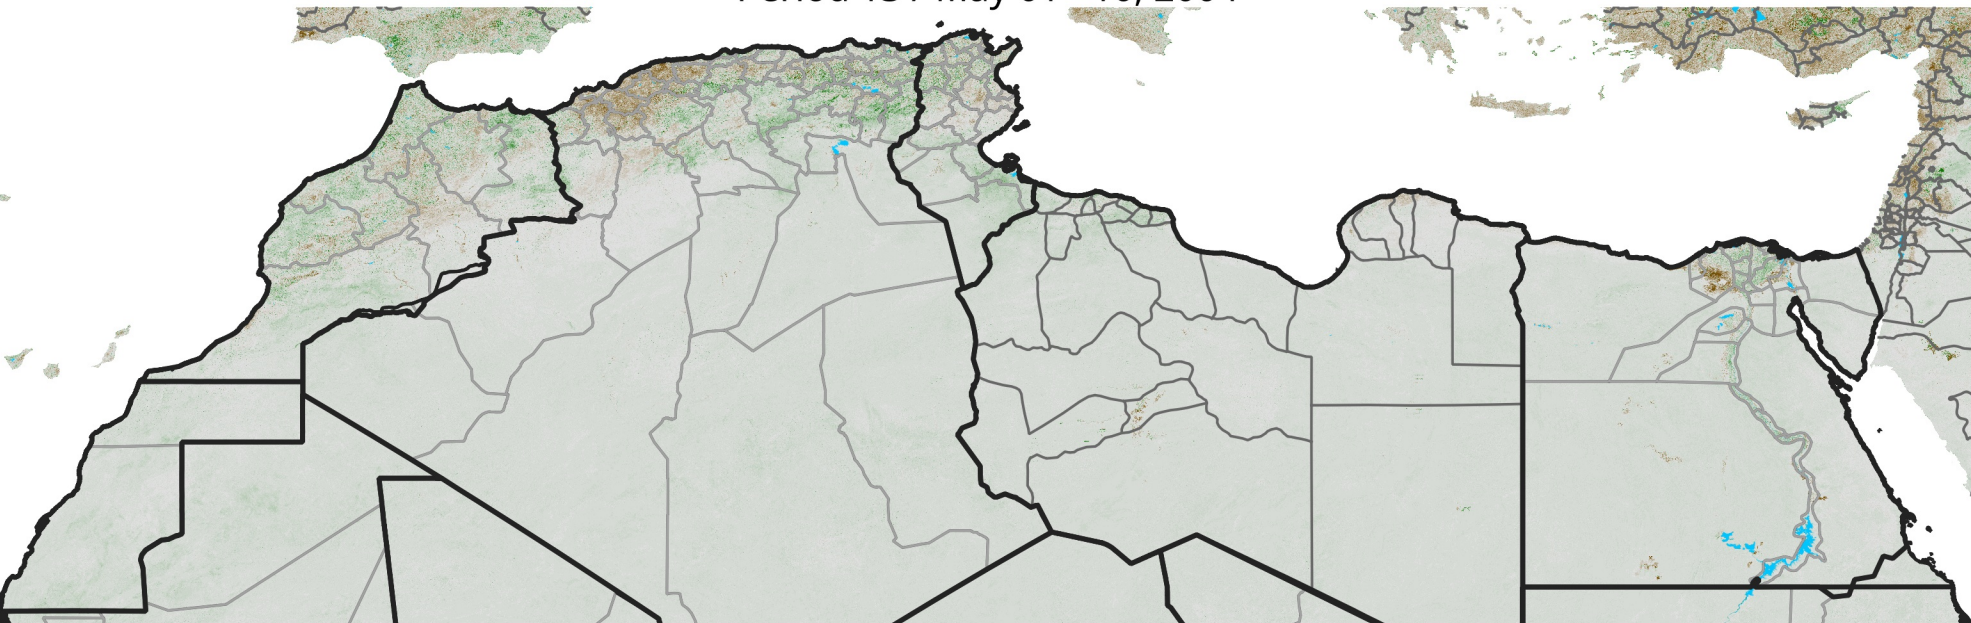

North Africa NDVI Anomaly

2004 minus mean (2003 - 2022)

Period 13 / May 01 - 10, 2004

NDVI Anomaly

< -0.3 -0.2 -0.1 -0.05 0.05 0.1 0.2 >0.3

Negative

No Difference

Positive