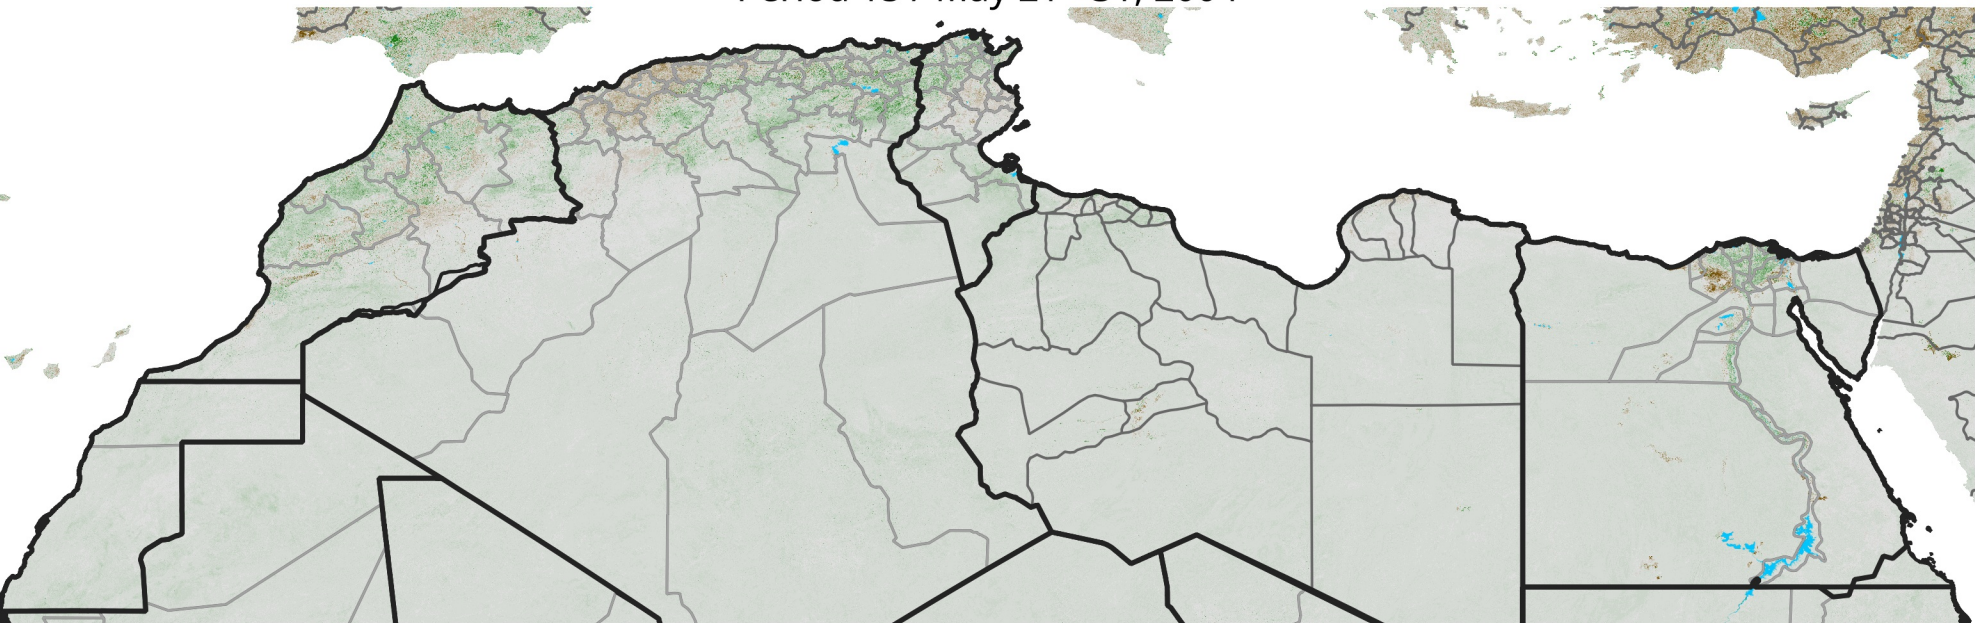

# North Africa NDVI Anomaly

2004 minus mean (2003 - 2022)

Period 15 / May 21 - 31, 2004

## NDVI Anomaly

< -0.3   -0.2   -0.1   -0.05   0.05   0.1   0.2   >0.3

Negative

No Difference

Positive