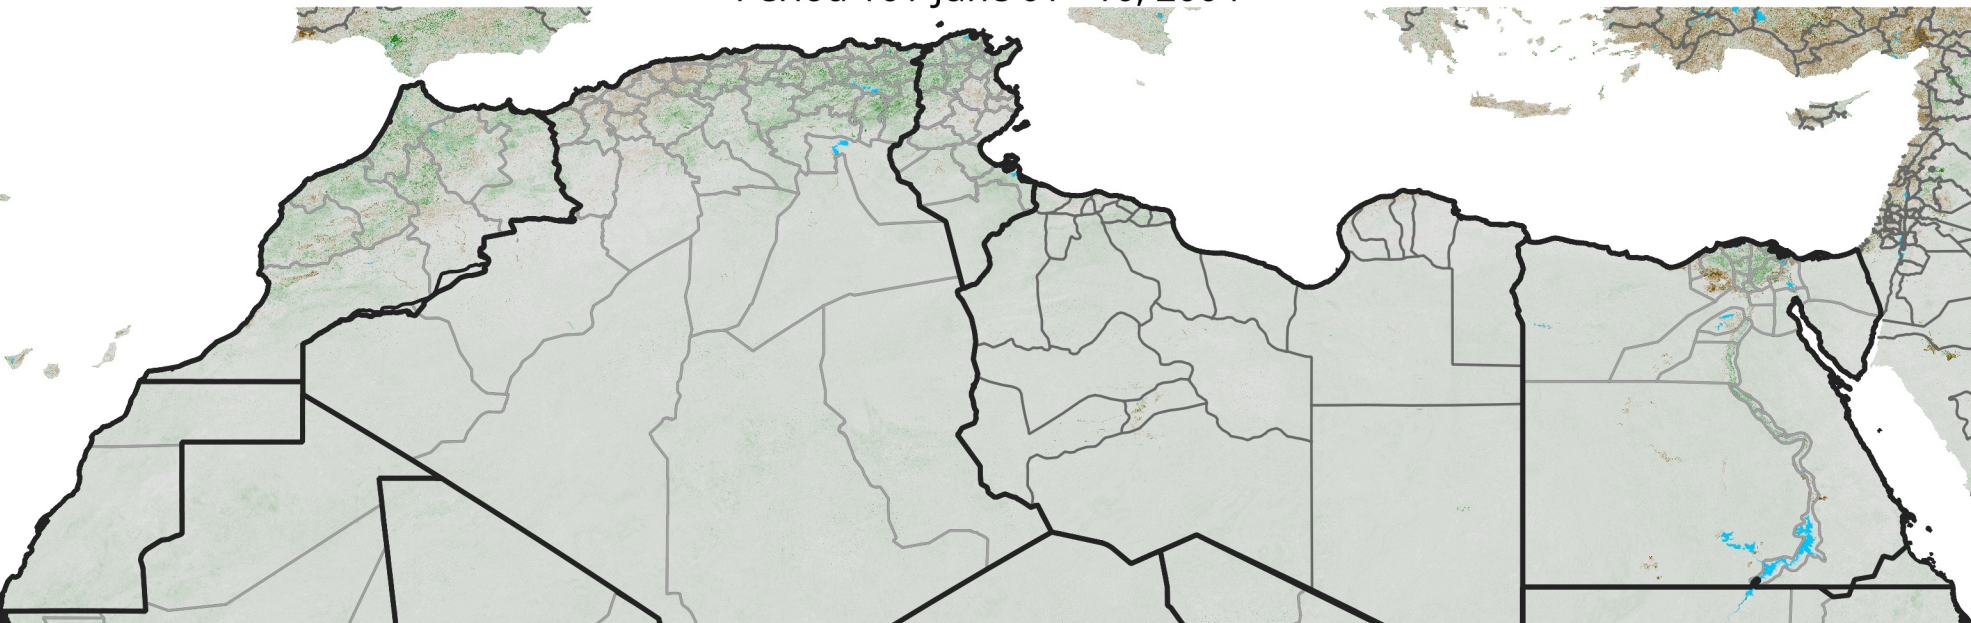

# North Africa NDVI Anomaly

2004 minus mean (2003 - 2022)

Period 16 / June 01 - 10, 2004

## NDVI Anomaly

< -0.3   -0.2   -0.1   -0.05   0.05   0.1   0.2   >0.3

Negative

No Difference

Positive