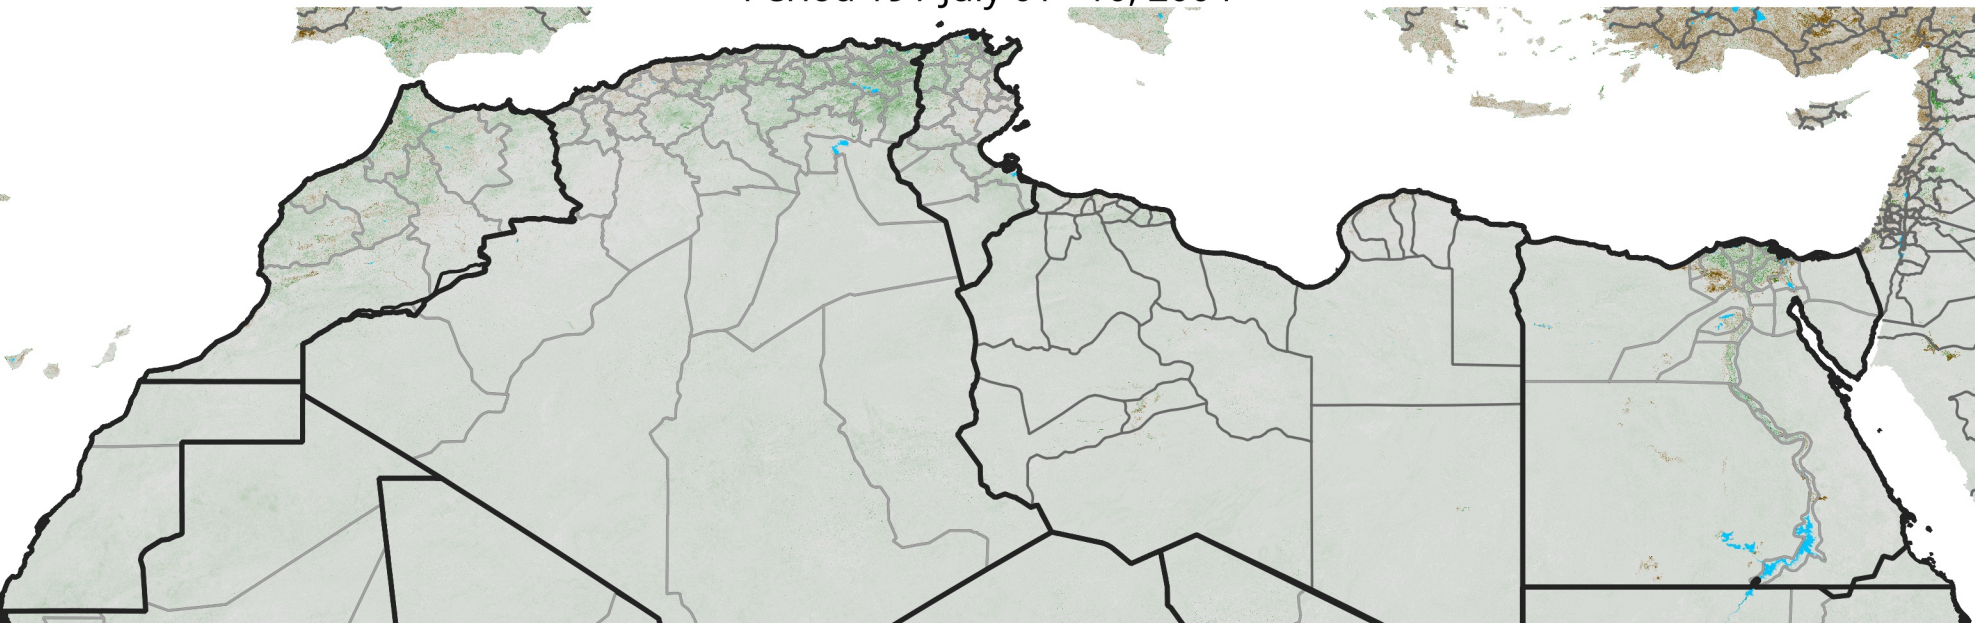

North Africa NDVI Anomaly

2004 minus mean (2003 - 2022)

Period 19 / July 01 - 10, 2004

NDVI Anomaly

< -0.3 -0.2 -0.1 -0.05 0.05 0.1 0.2 >0.3

Negative

No Difference

Positive