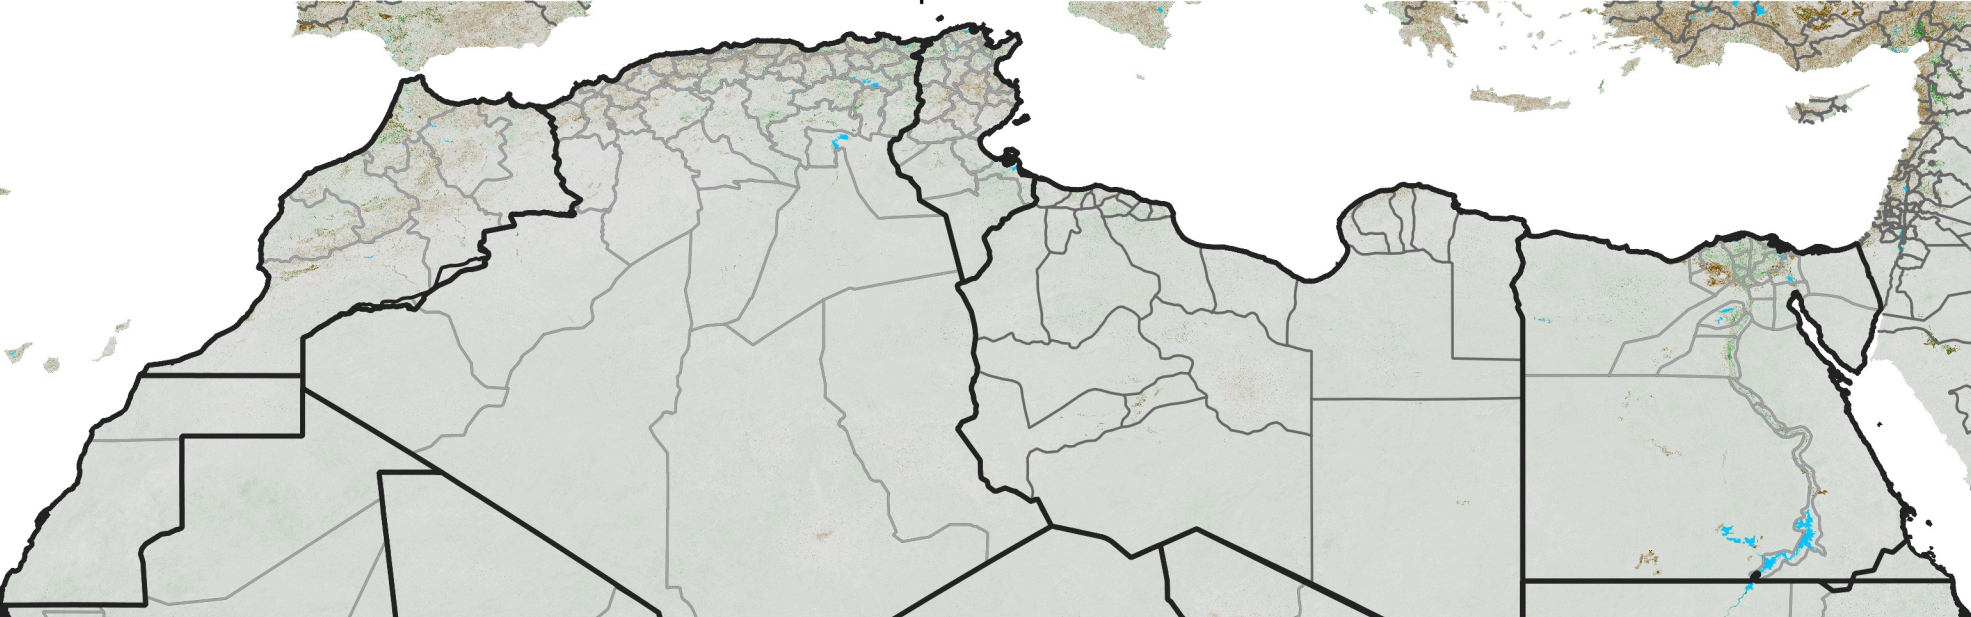

North Africa NDVI Anomaly

2004 minus mean (2003 - 2022)
Period 26 / September 11 - 20, 2004

NDVI Anomaly

< -0.3 -0.2 -0.1 -0.05 0.05 0.1 0.2 >0.3

Negative

No Difference

Positive