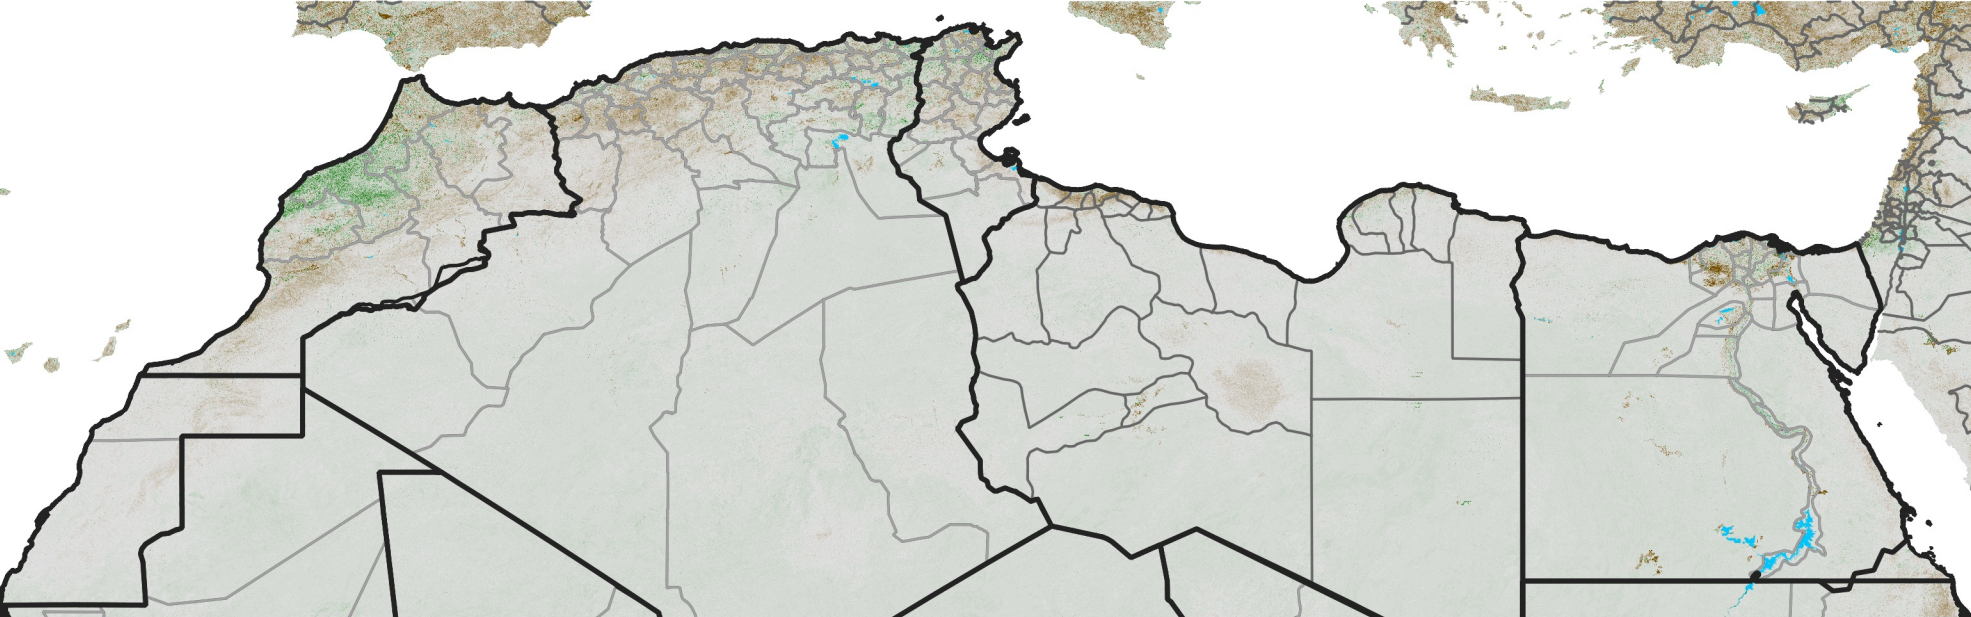

North Africa NDVI Anomaly

2004 minus mean (2003 - 2022)
Period 33 / November 21 - 30, 2004

NDVI Anomaly

< -0.3 -0.2 -0.1 -0.05 0.05 0.1 0.2 >0.3

Negative

No Difference

Positive