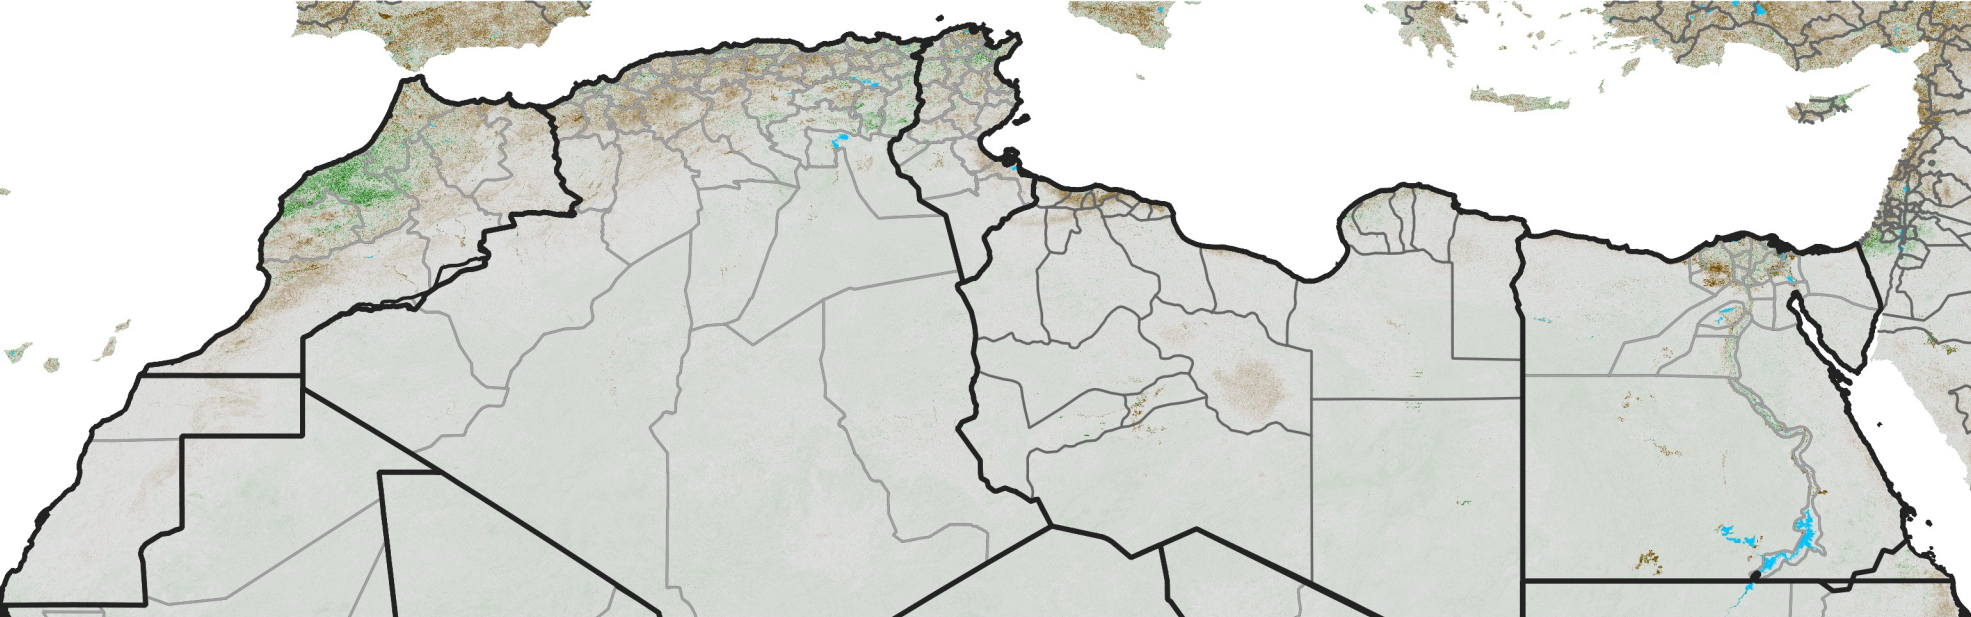

North Africa NDVI Anomaly

2004 minus mean (2003 - 2022)
Period 35 / December 11 - 20, 2004

NDVI Anomaly

< -0.3 -0.2 -0.1 -0.05 0.05 0.1 0.2 >0.3

Negative No Difference Positive