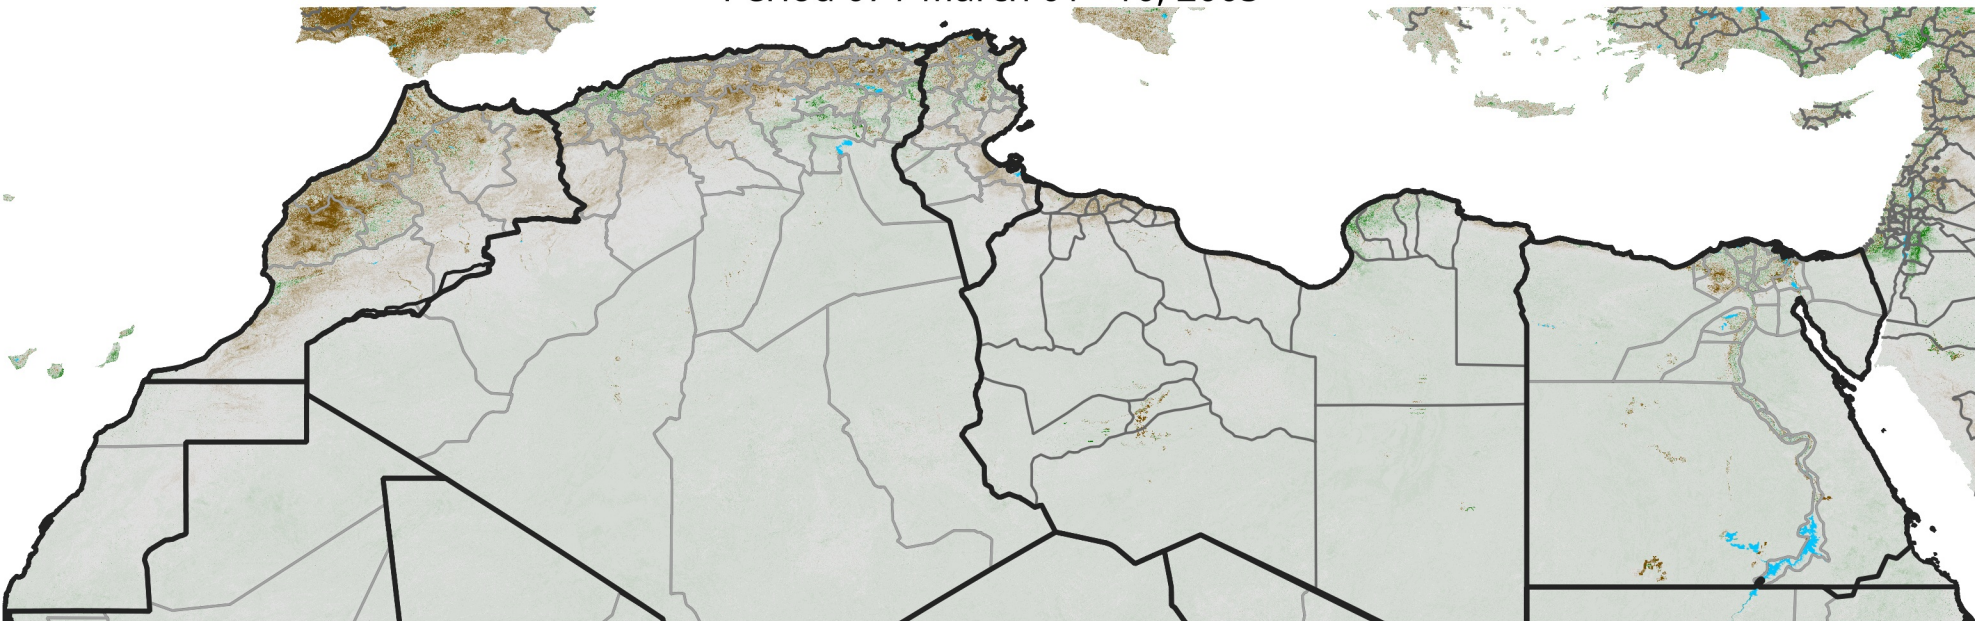

North Africa NDVI Anomaly

2005 minus mean (2003 - 2022)

Period 07 / March 01 - 10, 2005

NDVI Anomaly

< -0.3 -0.2 -0.1 -0.05 0.05 0.1 0.2 >0.3

Negative

No Difference

Positive