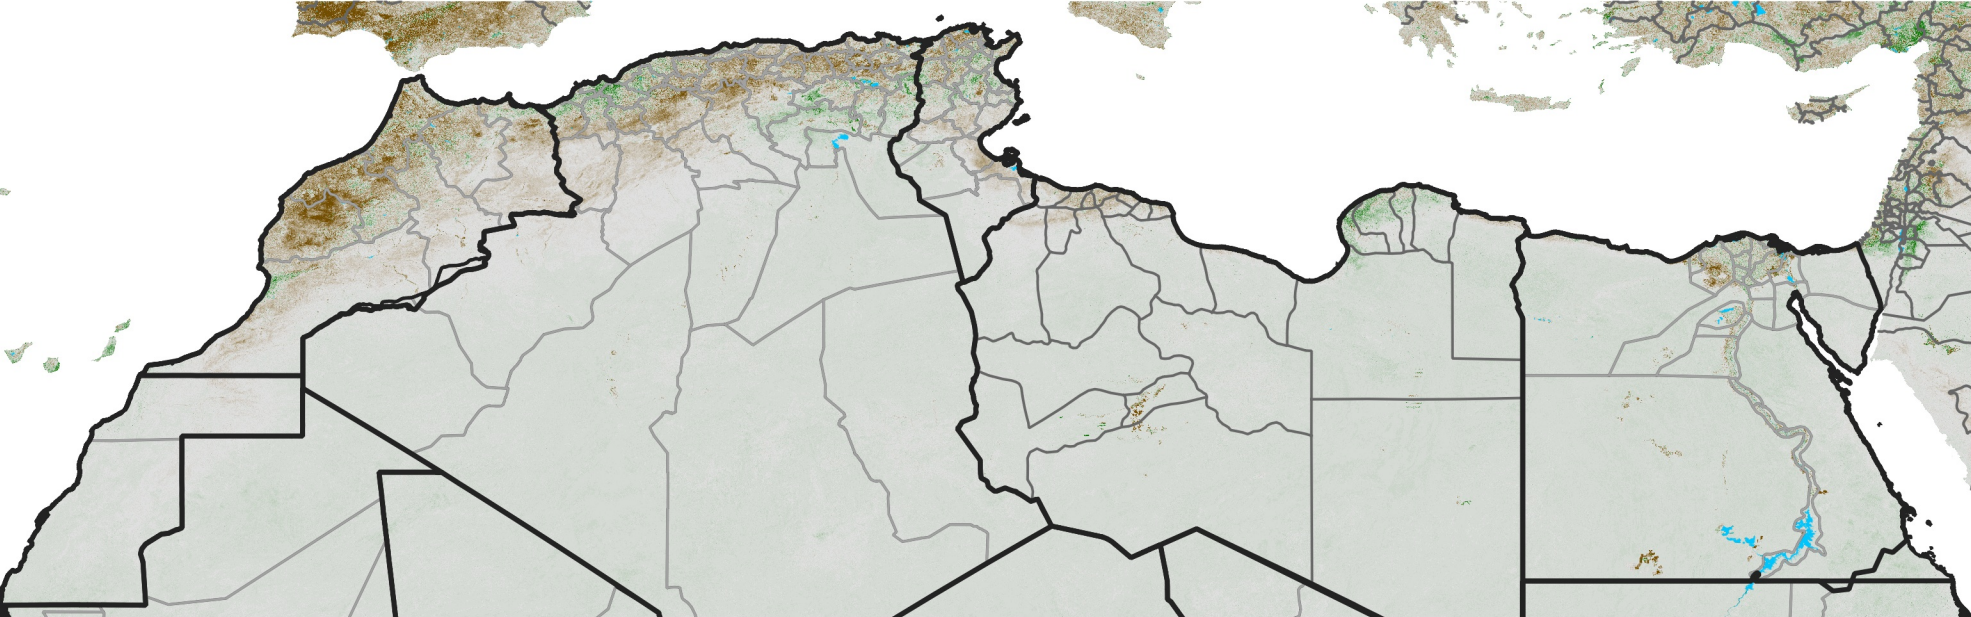

North Africa NDVI Anomaly

2005 minus mean (2003 - 2022)

Period 08 / March 11 - 20, 2005

NDVI Anomaly

< -0.3 -0.2 -0.1 -0.05 0.05 0.1 0.2 >0.3

Negative

No Difference

Positive