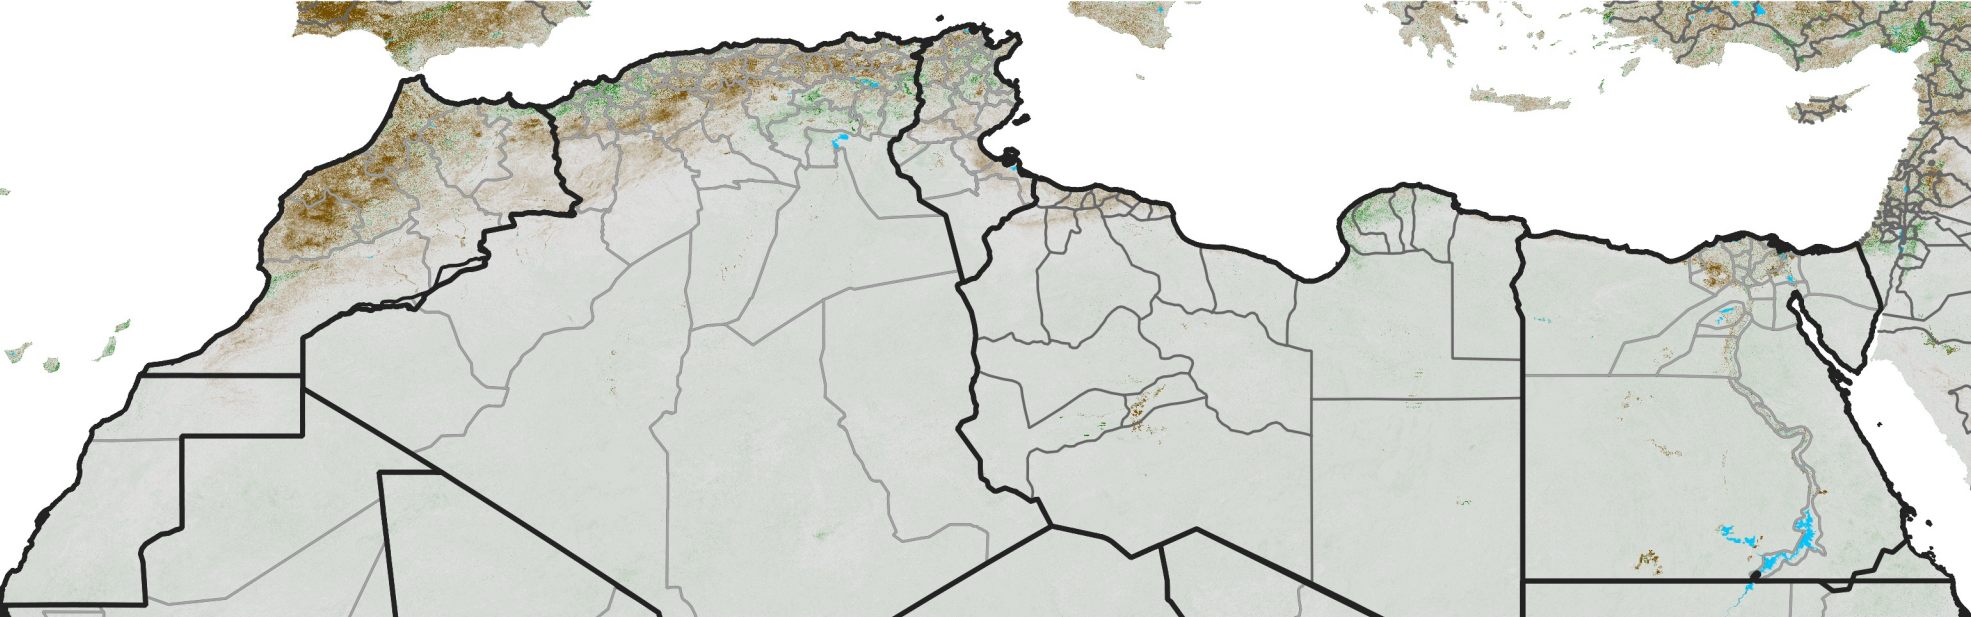

# North Africa NDVI Anomaly

2005 minus mean (2003 - 2022)

Period 09 / March 21 - 31, 2005

## NDVI Anomaly

< -0.3   -0.2   -0.1   -0.05   0.05   0.1   0.2   >0.3

Negative

No Difference

Positive