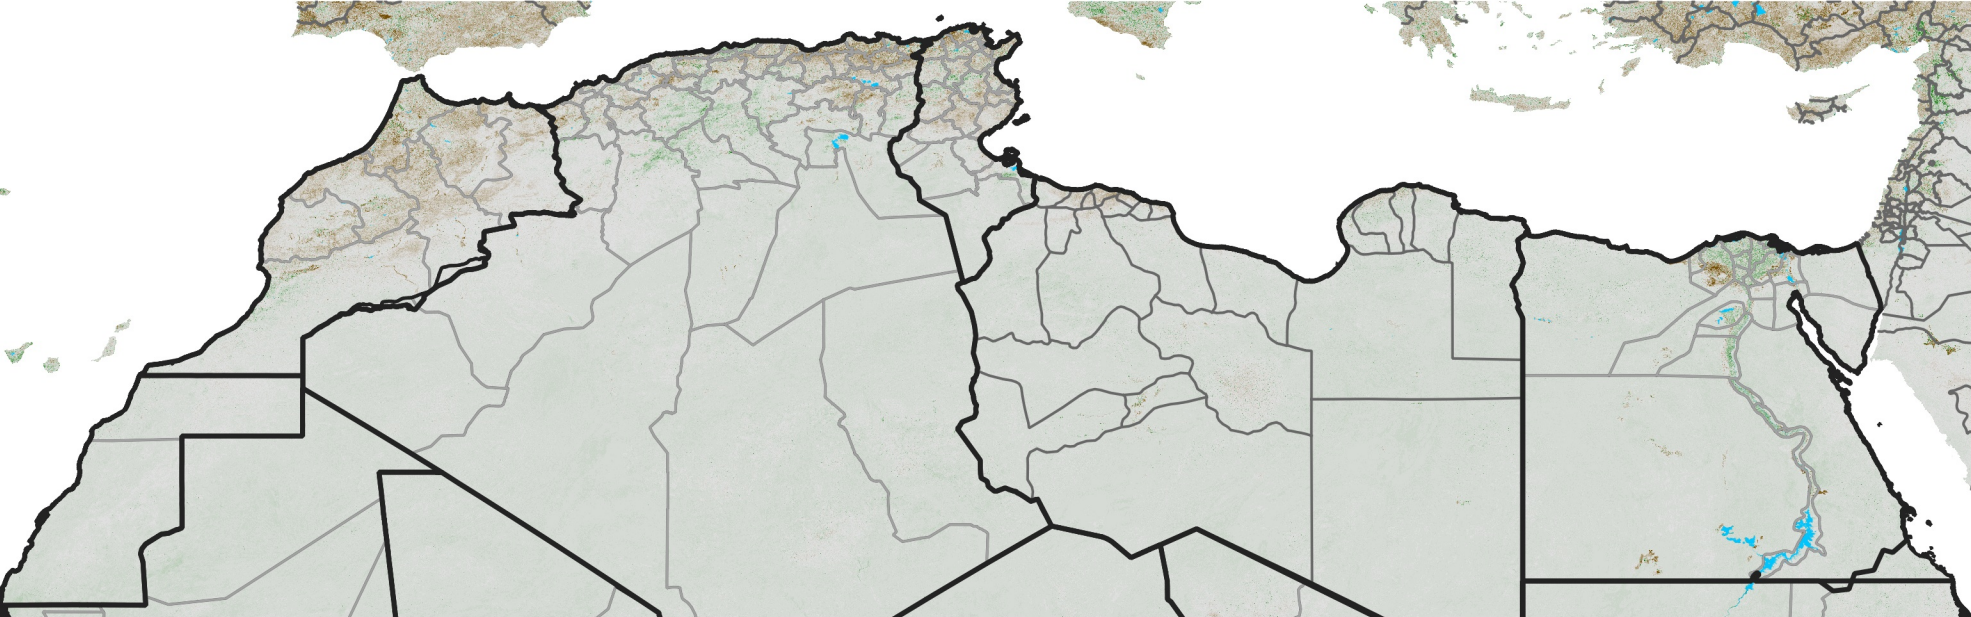

# North Africa NDVI Anomaly

2005 minus mean (2003 - 2022)  
Period 28 / October 01 - 10, 2005

## NDVI Anomaly

< -0.3   -0.2   -0.1   -0.05   0.05   0.1   0.2   >0.3

Negative                      No Difference                      Positive