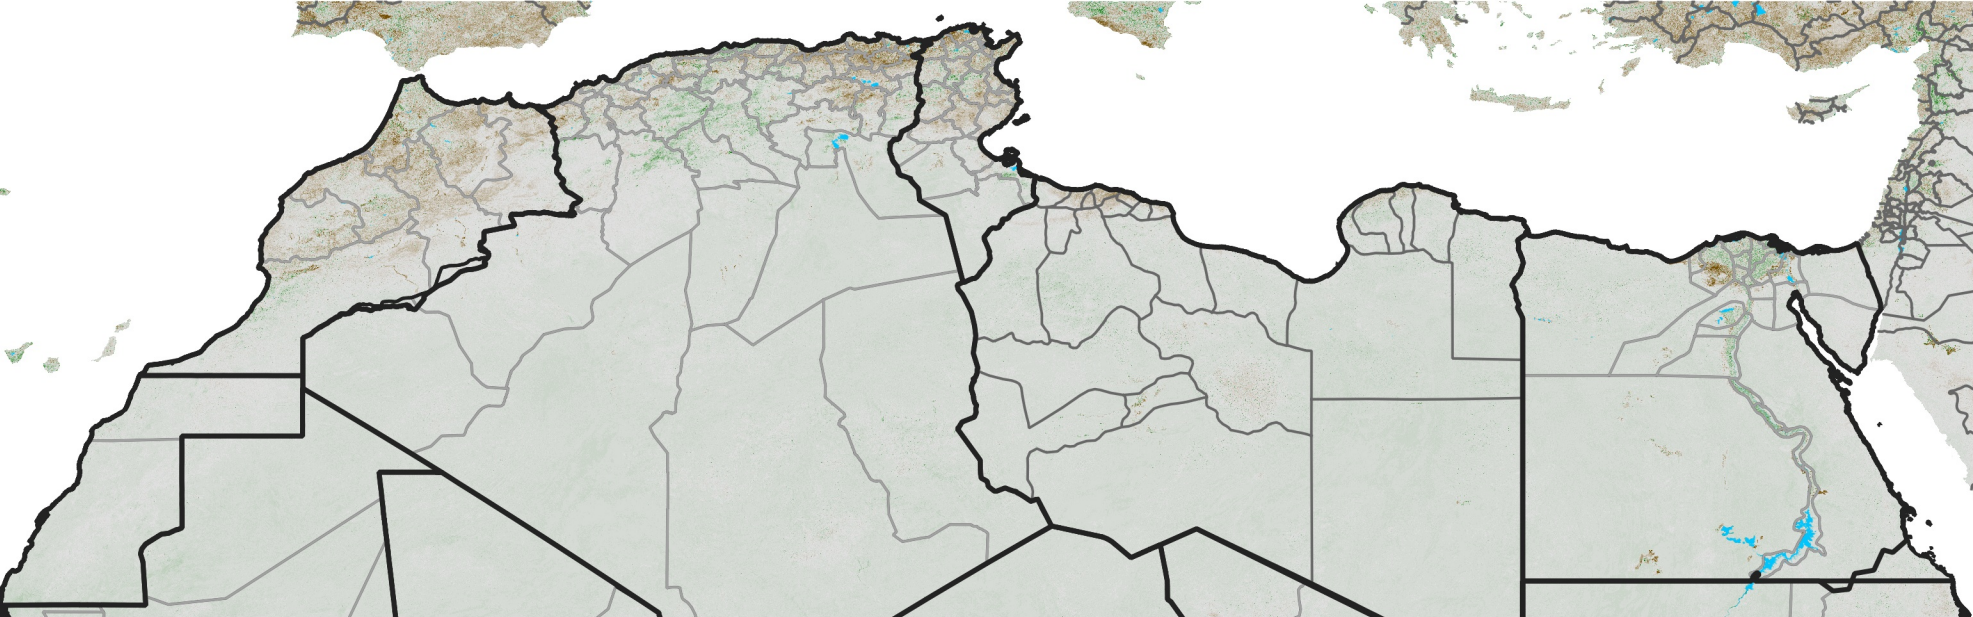

North Africa NDVI Anomaly

2005 minus mean (2003 - 2022)

Period 29 / October 11 - 20, 2005

NDVI Anomaly

< -0.3 -0.2 -0.1 -0.05 0.05 0.1 0.2 >0.3

Negative

No Difference

Positive