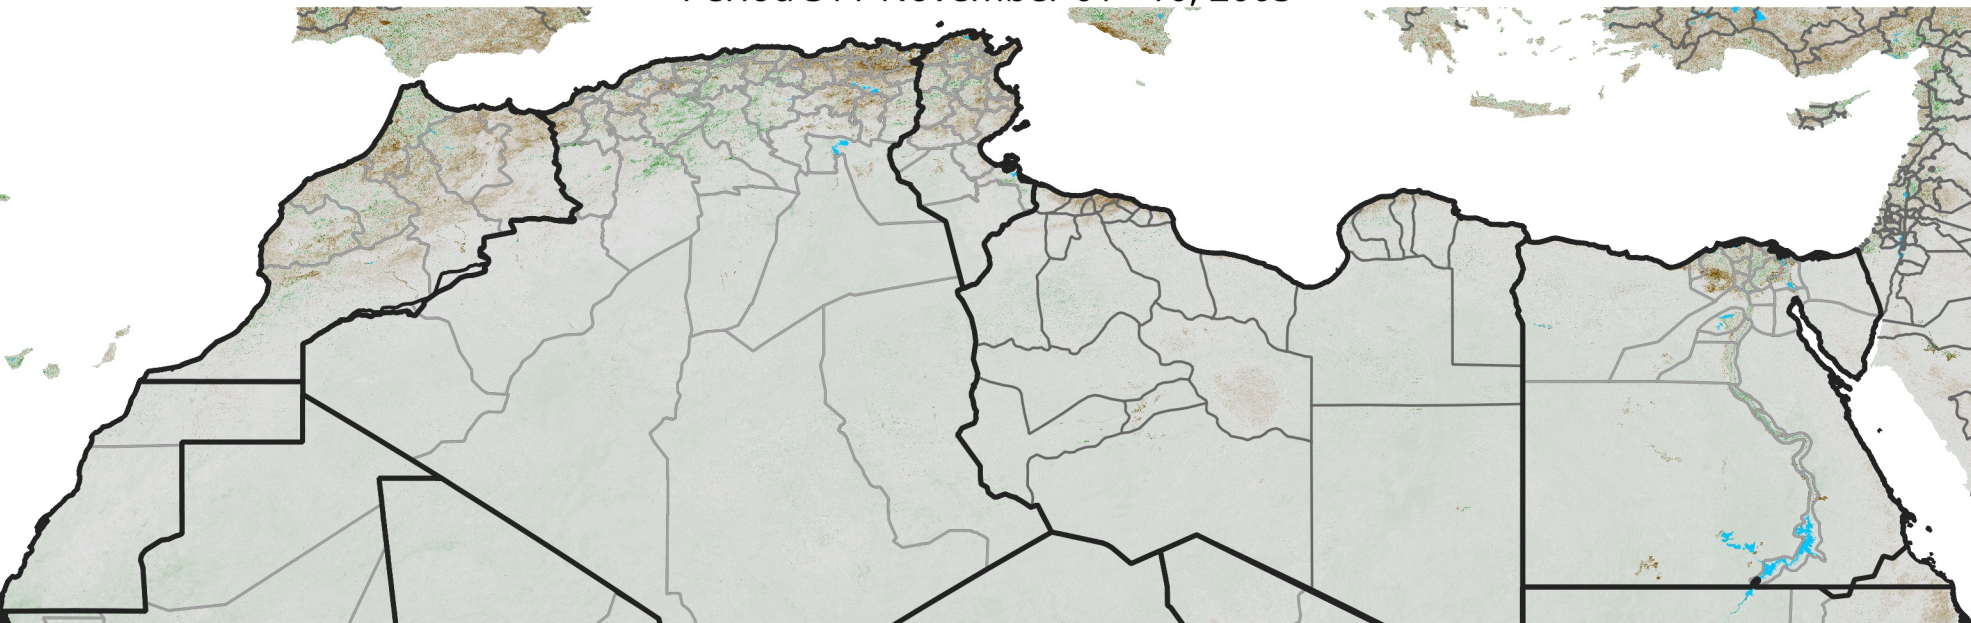

North Africa NDVI Anomaly

2005 minus mean (2003 - 2022)
Period 31 / November 01 - 10, 2005

NDVI Anomaly

< -0.3 -0.2 -0.1 -0.05 0.05 0.1 0.2 >0.3

Negative

No Difference

Positive